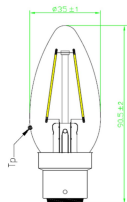

ToLEDo Retro Candle

ToLEDo RT Candle 250LM B22 SL

0027182

Chromaticity coordinate Y	-1
Colour temperature (K)	2700
CRI (Ra)	80
Light colour	Homelight
Lumen maintenance at end of nominal life (%)	80
Luminous flux (Nominal) (lm)	250
Luminous flux (Rated) (lm)	250
Suitable for accent lighting	No
Adjustable chromaticity	No
Colour consistency (SDCM)	6

Physical data

Colour	Homelight
Diameter (mm)	38
Max. Lamp Diameter (mm) - D	35
Lamp Length (mm) - C/L	91
Lamp dimension equal to filament lamp equivalent	Yes

Electrical data

Current (A)	20
Drive current (mA)	20
Equivalent watt (W)	25
kWh per 1000 hours burning time	2
Lamp power factor	0.5
Watt (Nominal) (W)	2
Efficacy (Rated) (lm/w)	125
Watt (Rated) (W)	2
Voltage (V)	230-240

TECHNICAL DRAWINGS