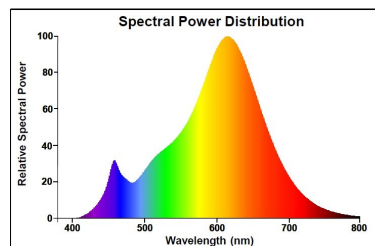

ToLEDo Retro Candle Dimmable

TOLEDO RT DIM V2 CAV2 CL 470LM 2700K E27 SL

0027496

Product EAN number	5410288274966
Packaging single length (cm)	4.2
Packaging single width (cm)	4.2
Packaging single height (cm)	10.5
DUN14 (inner)	25410288274960
Units per inner package	6
Packaging inner length (cm)	12.5
Packaging inner width (cm)	9.4
Packaging inner height (cm)	13.8
DUN14 (outer)	15410288274963
Units per outer package	60
Packaging outer length (cm)	49.5
Packaging outer width (cm)	29.5
Packaging outer height (cm)	15.5

Safety data

Breakage cleaning instructions	Not applicable
Special purpose lamp	No
Dry applications use only	Yes
Suitable for household illumination	Yes
Safety message	Not Suitable for totally enclosed fixtures

PHOTOMETRY