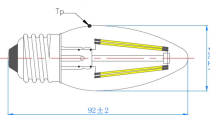

TECHNICAL DRAWINGS