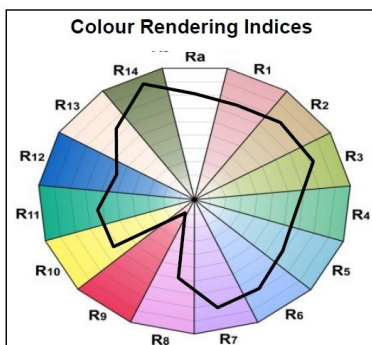

ToLEDo Retro Candle Dimmable

TOLEDO RT DIM V2 CAV2 CL 470LM 2700K E27 SL

0027496

Product EAN number	5410288274966
Packaging single length (cm)	4.2
Packaging single width (cm)	4.2
Packaging single height (cm)	10.5
DUN14 (inner)	25410288274960
Units per inner package	6
Packaging inner length (cm)	12.5
Packaging inner width (cm)	9.4
Packaging inner height (cm)	13.8
DUN14 (outer)	15410288274963
Units per outer package	60
Packaging outer length (cm)	49.5
Packaging outer width (cm)	29.5
Packaging outer height (cm)	15.5

Safety data

Breakage cleaning instructions	Not applicable
Special purpose lamp	No
Dry applications use only	Yes
Suitable for household illumination	Yes
Safety message	Not Suitable for totally enclosed fixtures

PHOTOMETRY