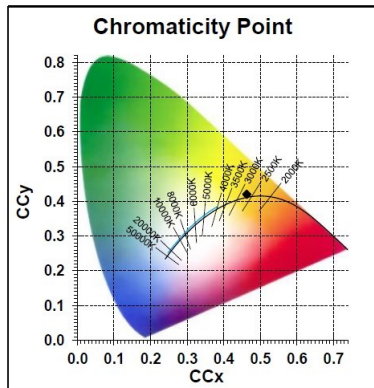

ToLEDo Retro Candle Dimmable

TOLEDO RT DIM V2 CAV2 CL 470LM 2700K E27 SL

0027496

TECHNICAL DRAWINGS