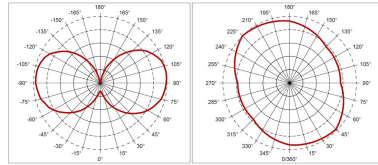

ToLEDo Retro Candle Dimmable

TOLEDO RT DIM V2 CAV2 CL 470LM 2700K E27 SL

0027496

TECHNICAL DRAWINGS