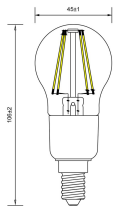

ToLEDo Retro Ball Dimmable

ToLEDo RT Dim Ball 470LM E14 SL

0027250

Physical data

Max. Lamp Diameter (mm) - D	45
Weight (kg)	0.033

Packaging

Single packaging type	Carton
Product EAN number	5410288272504
Packaging single length (cm)	4.8
Packaging single width (cm)	4.8
Packaging single height (cm)	11.7
DUN14 (inner)	25410288272508
Units per inner package	6
Packaging inner length (cm)	13.7
Packaging inner width (cm)	10.6
Packaging inner height (cm)	15.7
DUN14 (outer)	15410288272501
Units per outer package	60
Packaging outer length (cm)	55.5
Packaging outer width (cm)	33.3
Packaging outer height (cm)	16.7

Safety data

Breakage cleaning instructions	Not applicable
Recommendation for disposal at end of life	Not applicable
Special purpose lamp	No
Intended purpose	No
Dry applications use only	Yes
Suitable for household illumination	Yes
Suitable for accent lighting	Yes

TECHNICAL DRAWINGS