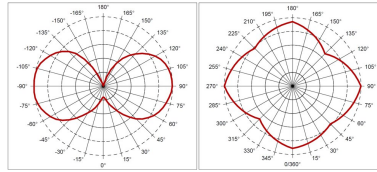

ToLEDo Retro Ball Dimmable

TOLEDO RT DIM V2 BALL CL 470LM 2700K E27 SL

0027482