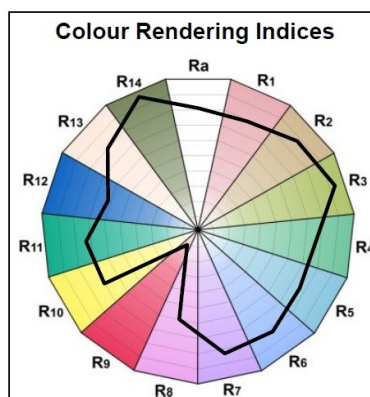

ToLEDo Retro Ball Dimmable

TOLEDO RT DIM V2 BALL CL 470LM 2700K E27 SL

0027482

Packaging

Single packaging type	Carton
Product EAN number	5410288274829
Packaging single length (cm)	4.8
Packaging single width (cm)	4.8
Packaging single height (cm)	9.5
DUN14 (inner)	25410288274823
Units per inner package	6
Packaging inner length (cm)	11.5
Packaging inner width (cm)	10.6
Packaging inner height (cm)	15.6
DUN14 (outer)	15410288274826
Units per outer package	60
Packaging outer length (cm)	55.5
Packaging outer width (cm)	33.1
Packaging outer height (cm)	14.5

Safety data

Breakage cleaning instructions	Not applicable
Special purpose lamp	No
Dry applications use only	Yes
Suitable for household illumination	Yes
Safety message	Not Suitable for totally enclosed fixtures

PHOTOMETRY