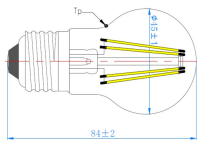

Lifetime data

Average life (Nominal) (h)	15000
Average life (Rated) (h)	15000

Physical data

Nominal Product Length (mm)	84
Nominal Product Diameter (mm)	45
Weight (kg)	0.016

ToLEDo Retro Ball Dimmable

TOLEDO RT DIM V2 BALL CL 470LM 2700K E27 SL

PHOTOMETRY

ToLEDo Retro Ball Dimmable

TOLEDO RT DIM V2 BALL CL 470LM 2700K E27 SL

0027482

TECHNICAL DRAWINGS

ToLEDo Retro Ball Dimmable

TOLEDO RT DIM V2 BALL CL 470LM 2700K E27 SL

0027482