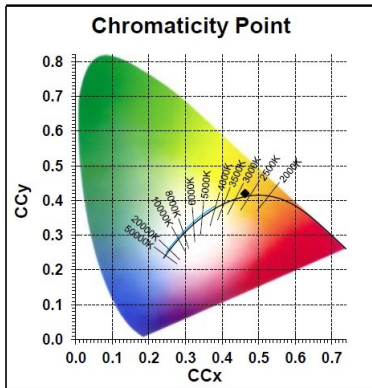

ToLEDo Retro Ball Dimmable

TOLEDO RT DIM V2 BALL CL 470LM 2700K E27 SL

0027482

TECHNICAL DRAWINGS