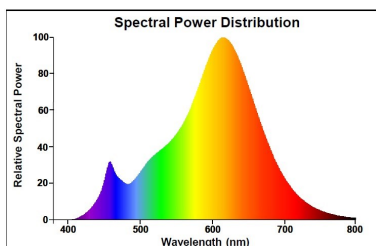

ToLEDo Retro Ball Dimmable

TOLEDO RT DIM V2 BALL CL 470LM 2700K E27 SL

0027482

Packaging

Single packaging type	Carton
Product EAN number	5410288274829
Packaging single length (cm)	4.8
Packaging single width (cm)	4.8
Packaging single height (cm)	9.5
DUN14 (inner)	25410288274823
Units per inner package	6
Packaging inner length (cm)	11.5
Packaging inner width (cm)	10.6
Packaging inner height (cm)	15.6
DUN14 (outer)	15410288274826
Units per outer package	60
Packaging outer length (cm)	55.5
Packaging outer width (cm)	33.1
Packaging outer height (cm)	14.5

Safety data

Breakage cleaning instructions	Not applicable
Special purpose lamp	No
Dry applications use only	Yes
Suitable for household illumination	Yes
Safety message	Not Suitable for totally enclosed fixtures

PHOTOMETRY