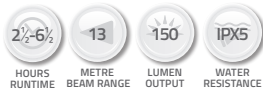

BE SAFE... BE SEEN...

SV-01 Y/O

EN ISO 20471:2013

EN ISO 14116:2015

ALSO IDEAL AS A
HANDY KEY-FOB

Available in **Hi-Vis Yellow (SV-01Y)**
or **Hi-Vis Orange (SV-01O)**
& also various sizes - L, XL, XXL

INTEGRATED MALE USB

SMALL & COMPACT

CHARGE DIRECTLY FROM USB
PORT - RED-TO-GREEN LIGHTS

- Class 2 high visibility vest (conforms to EN ISO 20471:2013) with USB rechargeable light
- 4 x high powered cool white 6500K Samsung SMD LEDs - 150 Lumen
- 420mAh Lithium-polymer battery
- Gives between 2.5 and 6.5 hours

- Easily removed from the vest and charged directly through a USB port
- Fire Retardant to EN ISO 14116:2015
- Can be fully charged in 4 hours
- Press once to turn on and toggle between 3 light intensity levels. HIGH > LOW > 2 Hz FLASH > OFF

SPORT-H1

LIGHT BY **CREE** LEDs
EMERGENCY FLASH

- 175 Lumen white CREE LED
- 2 x 5mm Red LEDs
- 2Hz safety and SOS flashing modes
- 5 main mode functions - HIGH > MED > LOW > SOS FLASHING > HIGH RED > RED 2Hz FLASHING > OFF
- Multi-faceted deep reflector
- Easy push micro switch
- 45° rotational head
- Strong ABS housing
- Fully adjustable silicone lined headband
- 1m impact resistant
- Ideal for Runners
- Neon Pink / Yellow / Blue / Green

PS-HDL6R

- 350 Lumen white Samsung SMD LEDs
- Dual power options - runs off rechargeable lithium battery or 3 x AAA alkaline batteries
- 3M VHB adhesive helmet mount (inc)
- Easy push button micro switch
- Anti-dazzle retractable light shield
- 1800mAh Li-polymer direct micro-USB rechargeable battery pack (included)
- 3 x AAA Battery case (included)
- Fully adjustable non-slip silicone headband
- IPX6 water resistant
- Impact resistant to 1m

PS-HDL9R