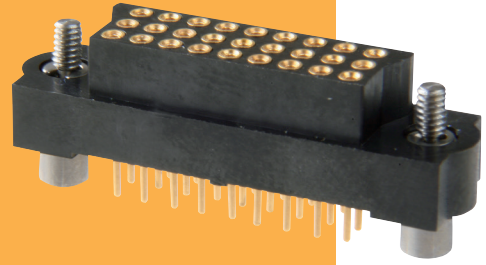

Datamate J-Tek 3-Row Connectors

Female Vertical PC Tail

- ❖ Low-force 4-finger Beryllium Copper contact clip.
- ❖ Fully shrouded contacts.
- ❖ Polarised mouldings.
- ❖ All contacts are gold finish for full RoHS compliance.
- ❖ Mates with all Datamate 3-Row male connectors with compatible jackscrews.

DATAMATE J-TEK 3-ROW

REVERSE FIX

CALCULATION

A	B + 15
B	(Total no. of contacts - 3) x 2/3
C	B + 9

HOW TO ORDER

M83 - LF T1 F2 N XX - 0000 - 000

All dimensions in mm.