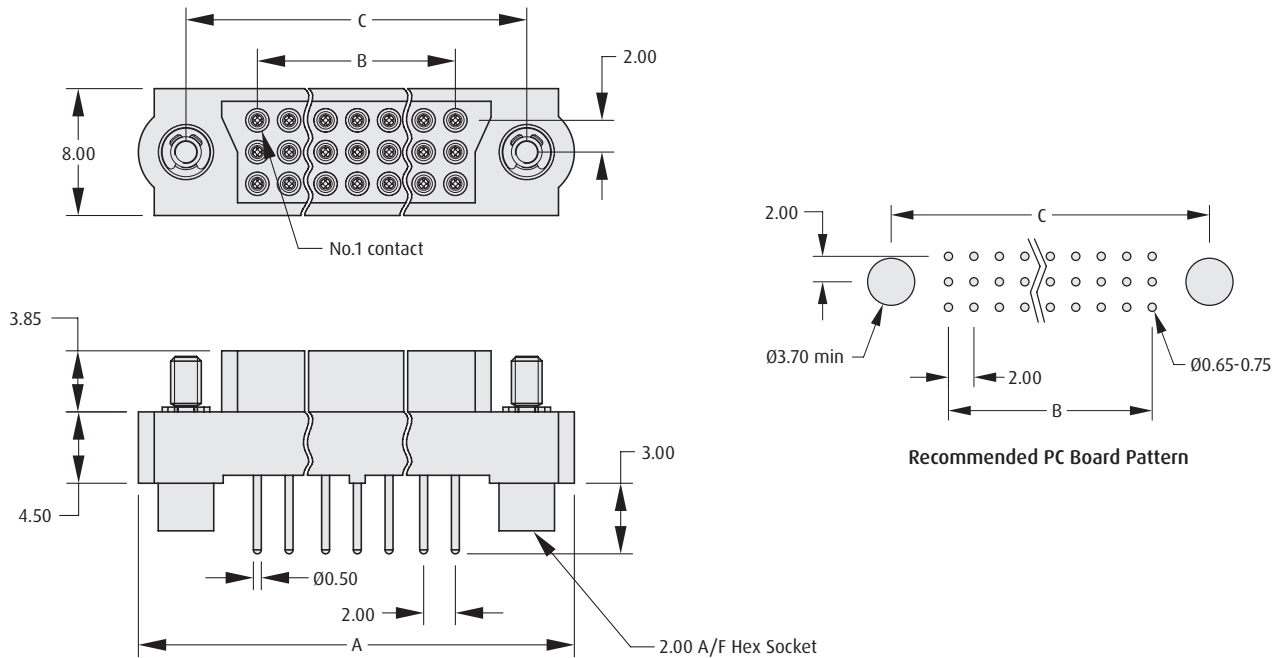

Datamate J-Tek 3-Row Connectors

Female Vertical PC Tail

- ❖ Low-force 4-finger Beryllium Copper contact clip.
- ❖ Fully shrouded contacts.
- ❖ Polarised mouldings.
- ❖ All contacts are gold finish for full RoHS compliance.
- ❖ Mates with all Datamate 3-Row male connectors with compatible jackscrews.

DATAMATE J-TEK 3-ROW

REVERSE FIX

CALCULATION

A	B + 15
B	(Total no. of contacts - 3) x 2/3
C	B + 9

HOW TO ORDER

M83 - LF T1 F2 N XX - 0000 - 000

All dimensions in mm.