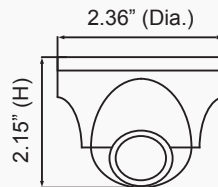

HD-TVI 2MP Mini-Turret Color Cameras

- HT71TG** 2.9mm fixed lens, dark gray housing
- HT71TW** 2.9mm fixed lens, white housing

Features

- 1/3" Progressive Scan CMOS, 2MP
- Compact size - only 2.36" in diameter!
- 12 IR LEDs
- Cast aluminum construction
- Additional analog output for 960H
- Signal distance up to 1600 feet*
- Full OSD operation via UTC (TVI output only)
- Vandal resistant
- IP66 compliant, weather resistant
- 12VDC operation
- 5 year warranty

Specifications

Image Sensor	1/3" Progressive Scan CMOS, 2MP
Resolution	1920 x 1080 @ 30fps
Minimum Illumination	0.00 lux (IR LED on)
Effective Pixels	1984 (H) x 1105 (V)
Total Pixels	2000 (H) x 1121 (V)
Electronic Shutter Speed	Auto / Manual
Number of IR LEDs	12
IR Range	35 ft. (depending on scene reflection)
Day/Night	Auto / Color / BW / Ext
Scanning System	Progressive
Synchronization	Internal
Communication	UTC
Frequency	15.734kHz (H) / 60Hz (V)
Video Output	1.0Vp-p / 75 ohms
S/N Ratio	More than 50dB
AGC	Auto
White Balance	Auto
Operating Temperature	14° F – 120° F
Power Supply	12VDC (power supply not included)
Power Consumption	100mA (IR off) / 200mA (IR on)
Certification	FCC, RoHS
Dimensions	2.36" (Dia.) x 2.15" (H)
Weight	10 oz.