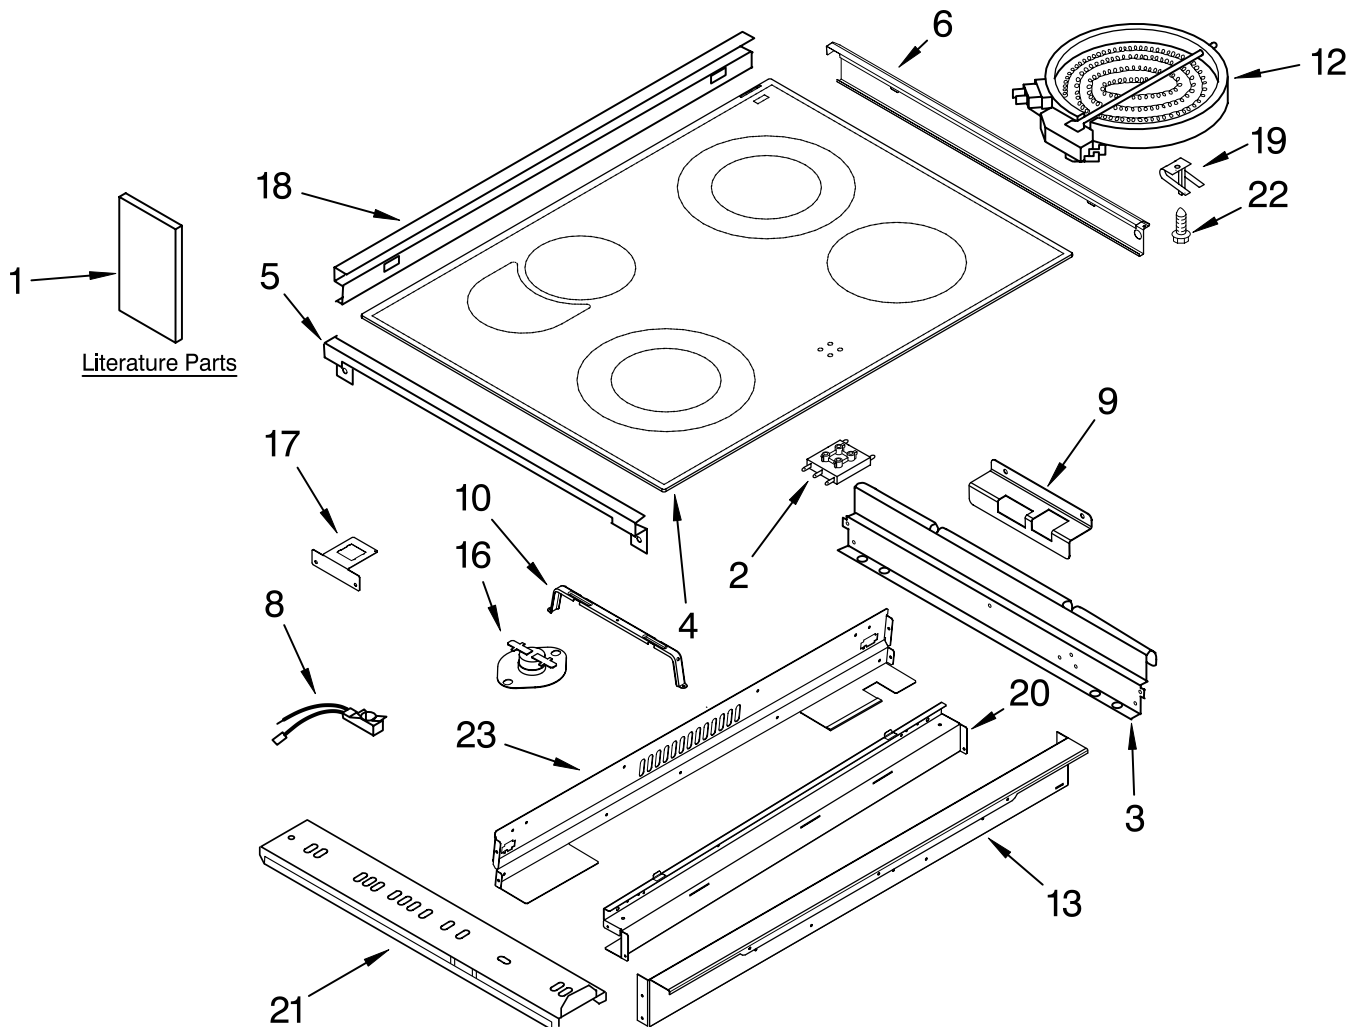

# KitchenAid® COOKTOP PARTS

For Models: KESA907PBL00, KESA907PWW00, KESA907PBB00, KESA907PSS00  
(Black) (Pure White) (Pure Biscuit) (S.Steel)

30" SLIDE-IN  
ELECTRIC OVEN  
CONVECTION

**Illus. Part No. DESCRIPTION**

**Illus. Part No. DESCRIPTION**

6		Trim-CkTop, Sl
	4453875WH	White LH
	4453875BT	Biscuit LH
	4453875BL	Black LH
	4453875SS	S.Steel LH
	4453870WH	White RH
	4453870BT	Biscuit RH
	4453870BL	Black RH
	4453870SS	S.Steel RH
	3179776	Screw
8	9756929	Light, Indicator
9		Support
	9757686	L.Hand
	9757687	R.Hand
10	9756821	Support, Wiring
	4449809	Screw (2)
12		Element, Surface
	8203525	1800/1000W LR
	8523696	1800W RF
	4453909	2500/1000W (2) LF and RR