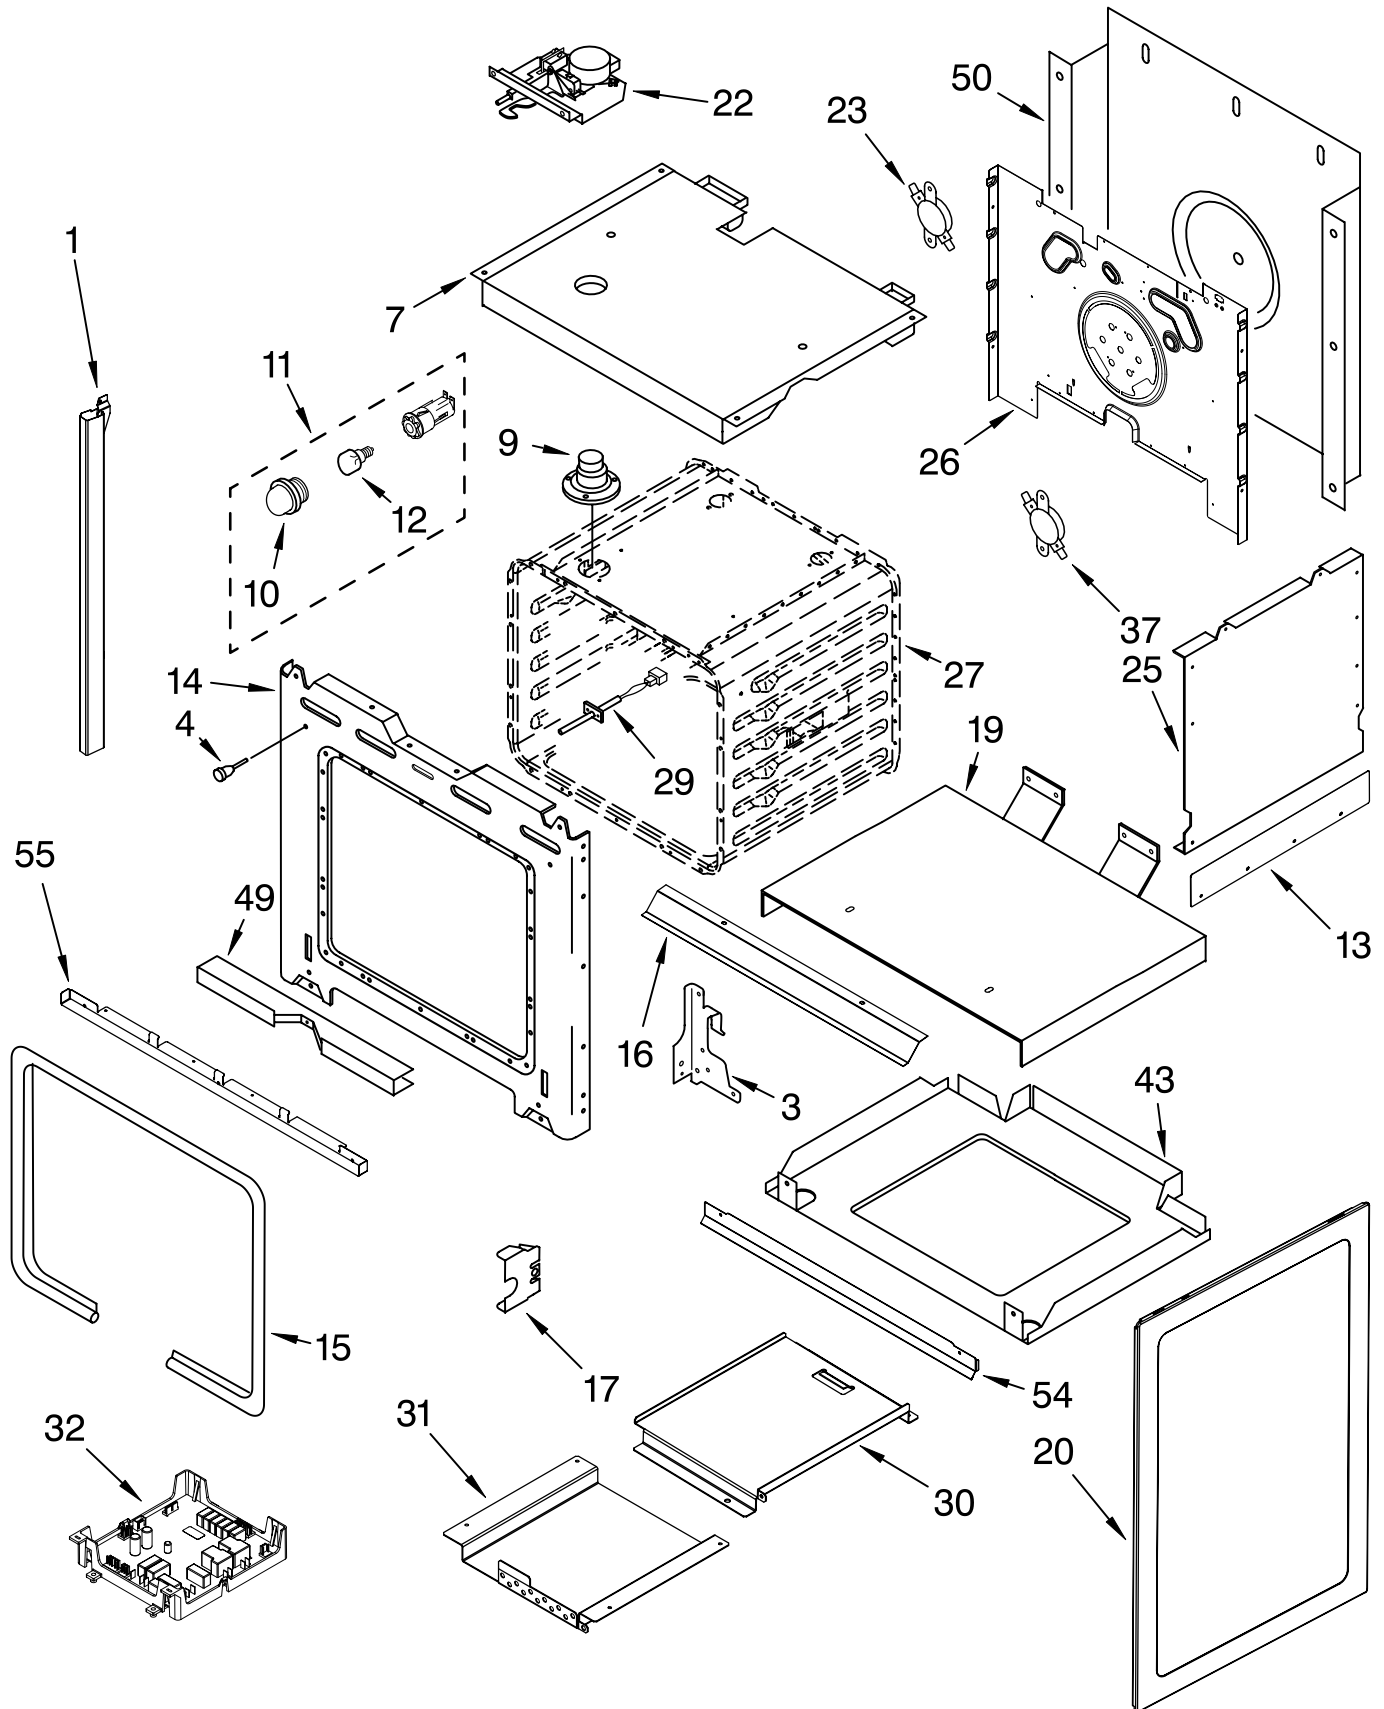

OVEN PARTS

For Models: KESA907PBL00, KESA907PWW00, KESA907PBB00, KESA907PSS00
(Black) (Pure White) (Pure Biscuit) (S.Steel)

FOR ORDERING INFORMATION REFER TO PARTS PRICE LIST