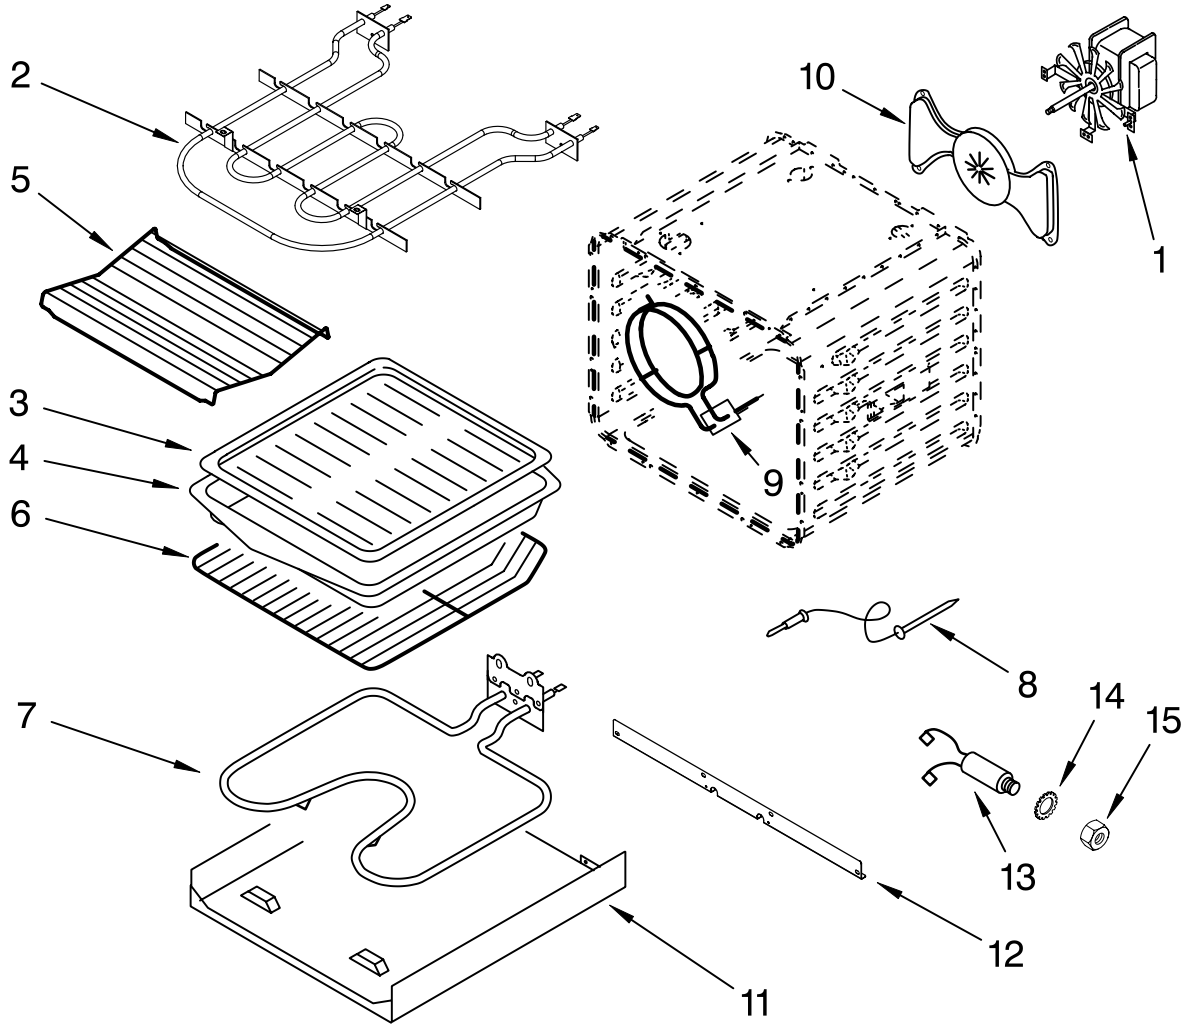

INTERNAL OVEN PARTS

For Models: KESA907PBL00, KESA907PWW00, KESA907PBB00, KESA907PSS00
(Black) (Pure White) (Pure Biscuit) (S.Steel)

Illus. No.	Part No.	DESCRIPTION

1	4451583	Motor, Convection
2	8301514	Element, Broil
	4449154	Screw
3	4457277	Grill, Broiler
4	4457276	Pan, Broiler
5	3181534	Rack, Roasting
6	4448717	Rack, Oven
7	4452155	Element, Bake
	4449154	Screw
8	4451355	Probe, Meat
9	4452157	Element, Convect.
	4449154	Screw
10	9756690	Cover, Fan
	4449154	Screw
11	4455037	Tray, Hidden Bake
12	4450039	Cover, Bake Tray
13	4448948	Probe, Meat
14	4445552	Washer, Lock
15	4448881	Nut, Hex

FOR ORDERING INFORMATION REFER TO PARTS PRICE LIST