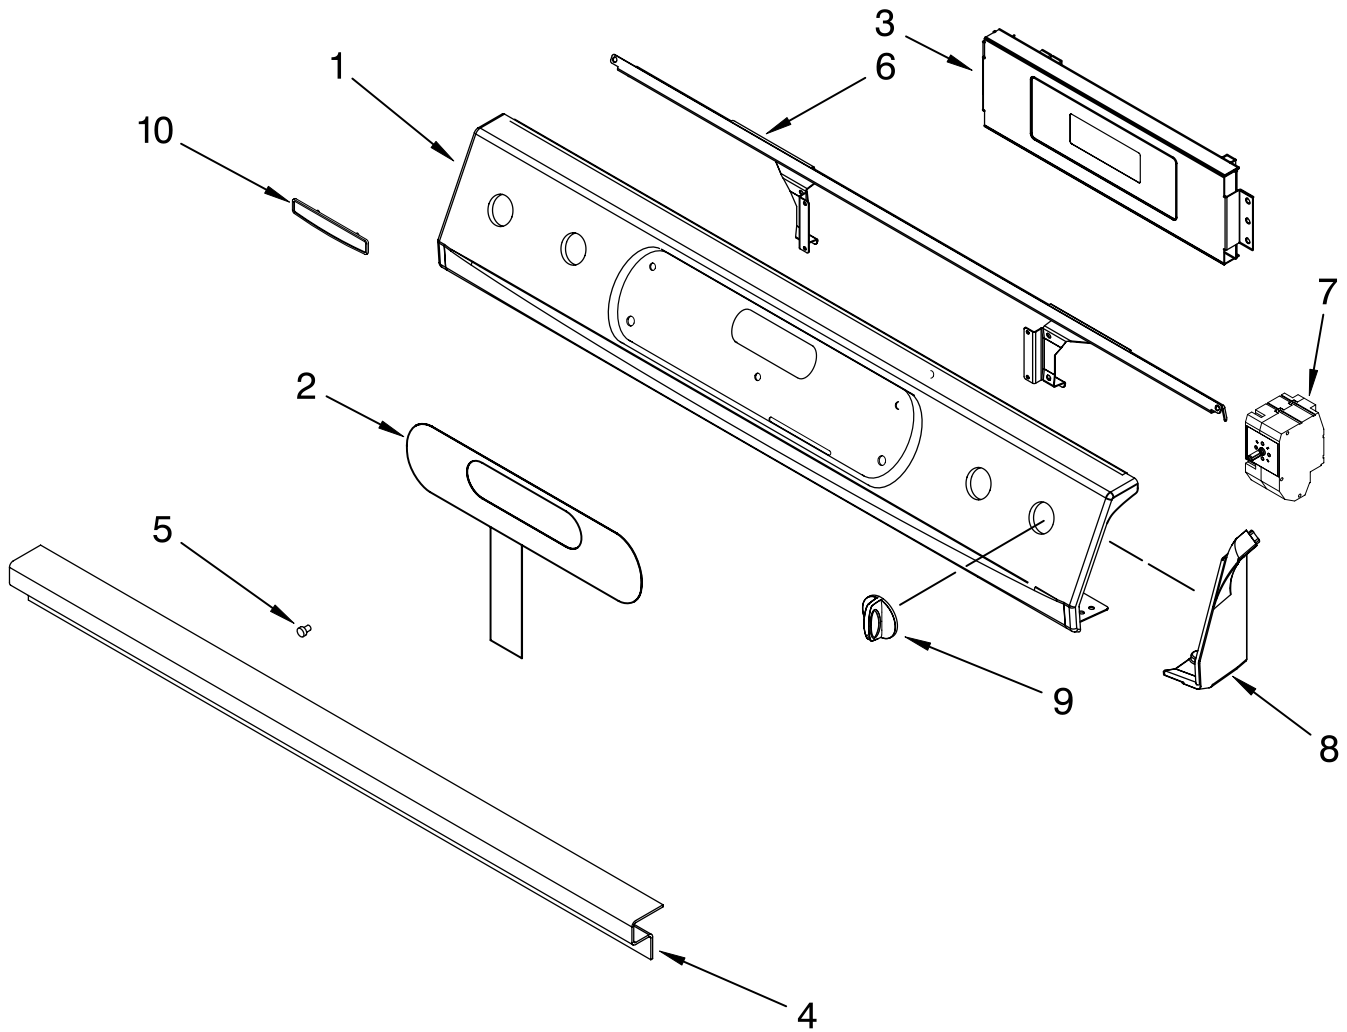

CONTROL PANEL PARTS

For Models: KESA907PBL00, KESA907PWW00, KESA907PBB00, KESA907PSS00
(Black) (Pure White) (Pure Biscuit) (S.Steel)

Illus. No.	Part No.	DESCRIPTION
1	4453826WH	Control Panel White
	4453826BT	Biscuit
	4453826BL	Black
	4453826SS	S.Steel
2	9756595WH	Membrane Switch White
	9756595BT	Biscuit
	9756595BL	Black
	9756595ES	Etched Stainless
	3400832	Screw
3	9759565	Control, Interface
	9780271	Screw
4	9757119	Bracket, Console
	3179776	Screw (3)
5	3196068	Lens, Ind. (2)

Illus. No.	Part No.	DESCRIPTION
6	9757787	Bracket, User Interface
7	9759781	Switch, Infinite RF
	9759782	LF,RR,LR
8	4453726BT	Endcap Biscuit LH
	4453726WH	White LH
	4453726BL	Black LH
	4453726CM	S.Steel
	4453727BT	Biscuit RH
	4453727WH	White RH
	4453727BL	Black RH
	4453727CM	S.Steel
	3196172	Screw

Illus. No.	Part No.	DESCRIPTION
9	9756943	Knob Black
	9756941	White
	9756942	Biscuit
	9756944	Cashmere Metal
10	9757730BL	Nameplate Black
	9757730BT	Biscuit
	9757730WH	White
	4453107	Nut

FOR ORDERING INFORMATION REFER TO PARTS PRICE LIST