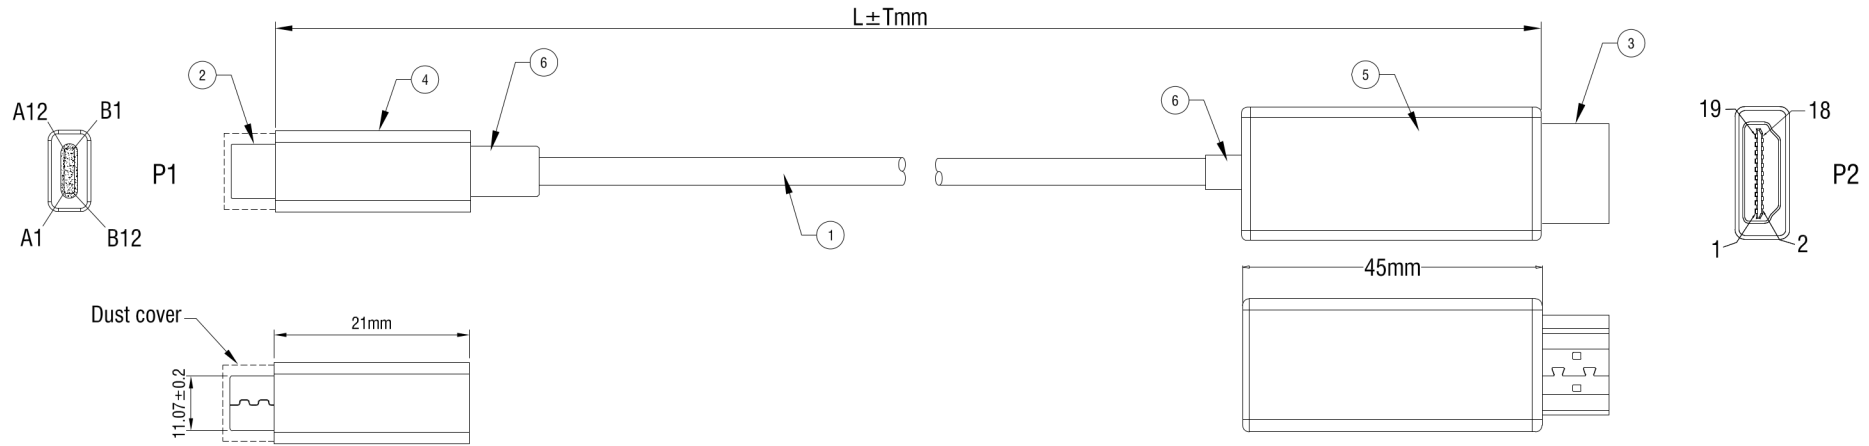

RoHS Compliant

ITEM NO.	LENGTH	TOLERANCE	QBAG(mm)
USB3C-HDMI-1M	1000mm	30mm	0.1*180*220
USB3C-HDMI-2M	2000mm	30mm	0.1*180*220
USB3C-HDMI-3M	3000mm	30mm	0.1*180*220
USB3C-HDMI-5M	5000mm	50mm	0.1*200*250

1PCS/QBAG-X(0.10*XXX*XXXmm)+Sticker

Electrical Test:

- 1.Real Test Passed 3840 * 2160P 60Hz.
- 2.Real Test Not Twinkling,Double Vision and Decolor.

NUMBER	PRODUCT SPECIFICATIONS	Quantity	Unit
6	BLACK 45P PVC		G
5	HDMI MALE SHELL(BLACK ABS)	1	PCS
4	USB Type-C MALE SHELL(BLACK ABS)	1	PCS
3	HDMI 19P MALE(Black Insulator,Gold Plated)+PCB*A	1	PCS
2	USB Type-C MALE(White Insulato,Gold Plated)	1	PCS
1	NON-UL(32#*1P+D+AL/MY)*5+32#*4C+24#*2C+AL+B OD=4.8mm,BLACK TPE JACKET.	1	PCS

D		
C		
B		
VER.A	REVISE	DATE
Item	USB3C-HDMI-XM	
Draw	<i>Hobe</i>	Date: 2017.11.02
Approval		
Maker	F16	
Sample NO.	Drawings of 1 (1) Proportion: 1:1 Unit(mm)	