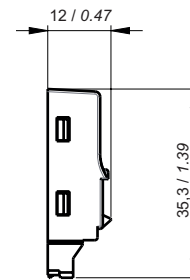

Technical sketches

Dimensions (mm)

Bluetooth interface

PRELIMINARY

Warning: