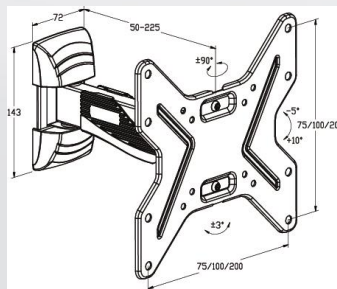

Medium Screen Mounts Up to 42" / 200x200 Vesa

Model 202SA Single Arm Full Motion Wall Bracket

- Low profile, only 50mm deep
- Extends up to 225mm (9")
- Single arm
- TV Screen Size 26" to 42"
- Tilts -5° – +10°
- Swivels up to 90°
- Wall Cover
- All wall fixings in the box
- Easy to install
- Carton Quantity – 10

Fits
Vesa

100x100
200x100
200x200

Max Weight
25kgs