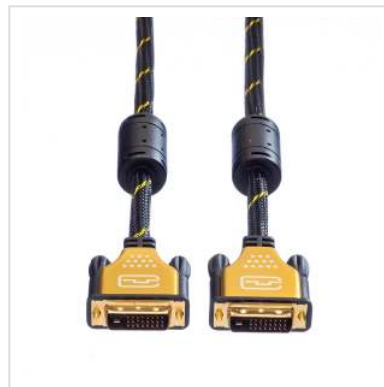

ROLINE GOLD Monitor Cable, DVI (24+1), Dual Link, M/M, 10.0 m

Product No.	11.04.5518
Manufacturer	ROLINE
Manufacturer No.	11.04.5518
EAN (single piece)	7611990125524

- DVI-D dual link version with (24+1)-pin assignment, recommended for monitors with bigger screen sizes
- ROLINE Gold cable with gold plated contacts and metal connector housing
- Nylon-reinforced cable outer material for a better stability
- Ferrite cores
- Thumbscrews

ROLINE GOLD - Top quality without any compromises!

Cables in ROLINE GOLD quality come with high quality shielding and gilded contacts for contact safety even at high plug-in cycles. The plugs are gold coated to enhance their contact durability. Nylon-reinforced outer material in golden/black provides a better stability and gives the cable a stunning look.

Technical specifications

Manufacturer	ROLINE
Product group	Cable

Product type	DVI Monitor Cable
Colour	black / gold
Length	10 m
side 1 connector	DVI - D 24+1 Male
side 2 connector	DVI - D 24+1 Male
Side 1 Connector Type	DVI-D 24+1, Dual-Link
Side 1 Connector Gender	Male
Side 2 Connector Type	DVI-D 24+1, Dual-Link
Side 2 Connector Gender	Male
Area of application	External
Cable shielding	Screened
Hand locking screws	Yes