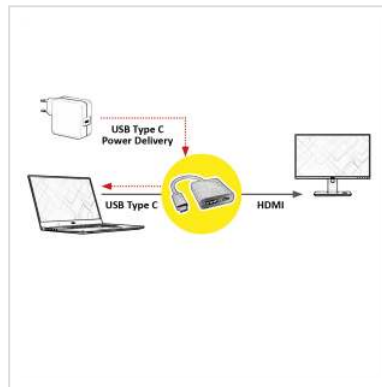

ROLINE Type C - HDMI Adapter, + 1x Type C PD, M/F

Product No.	12.03.3211
Manufacturer	ROLINE
Manufacturer No.	12.03.3211
EAN (single piece)	7611990149902

Connect a monitor or projector with HDMI interface to your MacBook, Ultrabook, Notebook / Laptop or PC with USB Type C connection. Use the additional Type C connector of the adapter to power your device (e.g. Macbook) simultaneously!

- USB 3.1 Type C to HDMI Cableadapter
- Connect your device with USB-C port to any HDMI display or projector
- This adapter allows you to mirror or extend your display to any HDMI-enabled TV or display
- Portable design
- No power adapter required
- Connectors: HDMI Female and Type C Male; additional Type C port with PD (Power Delivery) to e.g. load your device simultaneously
- Cable length: ca. 10 cm

Technical specifications

Manufacturer ROLINE

Product group	Adapters, Terminators, Converters
Product type	USB-HDMI Adapter
Colour	white
Length	0.1 m
Side 1 connection (PC)	Type C Male
Side 2 connection (Peripherals)	HDMI Female
Side 1 Connector Type	USB Type C
Side 1 Connector Gender	Male
Side 2 Connector Type	HDMI Type A
Side 2 Connector Gender	Female
Area of application	External