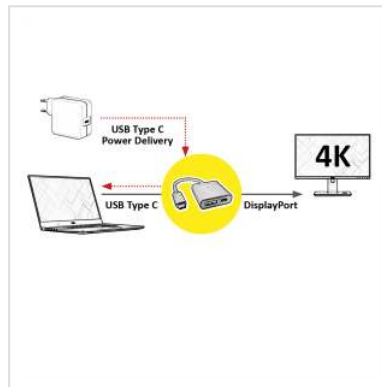

ROLINE Type C - DisplayPort Adapter, + 1x Type C PD, v1.2, M/F

Product No.	12.03.3221
Manufacturer	ROLINE
Manufacturer No.	12.03.3221
EAN (single piece)	7611990151462

Connect a monitor or projector with DisplayPort interface to your MacBook, Ultrabook, Notebook / Laptop or PC with USB Type C connection. Use the additional Type C connector of the adapter to power your device (e.g. Macbook) simultaneously!

- USB 3.1 Type C to DisplayPort Cableadapter
- Connect your device with USB-C port to any DisplayPort display or projector
- This adapter allows you to mirror or extend your display to any DP-enabled TV or display
- Maximum resolution: 3840x2160 @60Hz
- Portable design
- No power adapter required
- Connectors: DP Female and Type C Male; additional Type C port with PD (Power Delivery) to e.g. load your device simultaneously
- Cable length: ca. 10 cm

Technical specifications

Manufacturer	ROLINE
Product group	Adapters, Terminators, Converters
Product type	USB-DisplayPort Adapter
Colour	white
Length	0.1 m
Side 1 connection (PC)	Typ C Male
Side 2 connection (Peripherals)	DisplayPort Female
Side 1 Connector Type	USB Type C
Side 1 Connector Gender	Male
Side 2 Connector Type	DisplayPort
Side 2 Connector Gender	Female
Area of application	External
Technical particularity	DisplayPort Version 1.2