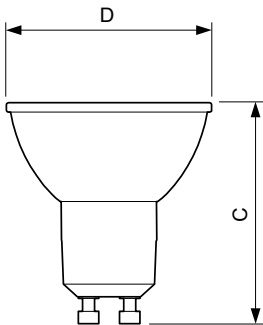

MASTER VALUE LEDspot MV

Controls and Dimming

Dimmable Yes

Approval and Application

Suitable For Accent Lighting Yes

Energy Efficiency Label (EEL) A+

Energy Consumption kWh/1000 h 7 kWh

Product Data

Full product code 871869670801900

Order product name MAS LED spot VLE D 7-80W GU10 865 36D

EAN/UPC - Product 8718696708019

Order code 929001349602

Numerator - Quantity Per Pack 1

Numerator - Packs per outer box 10

Material Nr. (12NC) 929001349602

Net Weight (Piece) 0.038 kg

Warnings and Safety

- Operating temperature range is between -20° C and 45° C ambient
- Only to apply in dry or damp locations and most of open fixtures with lamp-holders that offer sufficient space (10 mm free air space)
- Not intended for use with emergency light fixtures or exit lights

Dimensional drawing

GU10 230V7W-80W 570lm 36D 6500K GU10 Dim

Product	D	C
MAS LED spot VLE D 7-80W GU10 865 36D	50 mm	54 mm