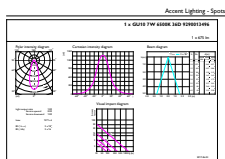

Photometric data

MASTER LEDspotMV 80W GU10 865 36D VLE