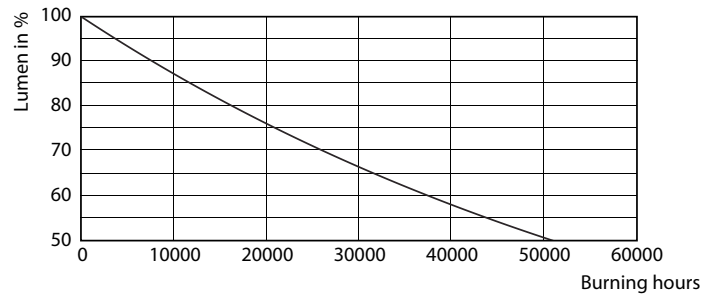

Product data

General Information	
Cap-Base	GU10 [GU10]
Nominal Lifetime (Nom)	25000 h
Switching Cycle	50000X
Technical Type	7-80W
Light Technical	
Color Code	865 [CCT of 6500K]
Beam Angle (Nom)	36 °
Luminous Flux (Nom)	610 lm
Luminous Flux (Rated) (Nom)	610 lm
Luminous Intensity (Nom)	1200 cd
Color Designation	Cool Daylight
Rated Beam Angle	36 °
Correlated Color Temperature (Nom)	6500 K
Luminous Efficacy (Rated) (Nom)	87.14 lm/W
Color Consistency	<6
Color Rendering Index (Nom)	80

Material Nr. (12NC) 929001349602

Net Weight (Piece) 0.038 kg

Warnings and Safety

- Operating temperature range is between -20° C and 45° C ambient
- Only to apply in dry or damp locations and most of open fixtures with lamp-holders that offer sufficient space (10 mm free air space)
- Not intended for use with emergency light fixtures or exit lights

MASTER VALUE LEDspot MV

Photometric data

MASTER LEDspot MV 80W GU10 865 36D VLE

Lifetime

MASTER LEDspotMV 80W GU10 830 36D

MASTER LEDspotMV 80W GU10 830 36D