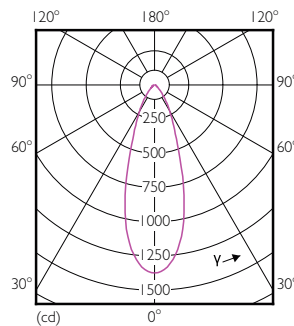

MASTER LEDspotMV 80W GU10 865 36D VLE