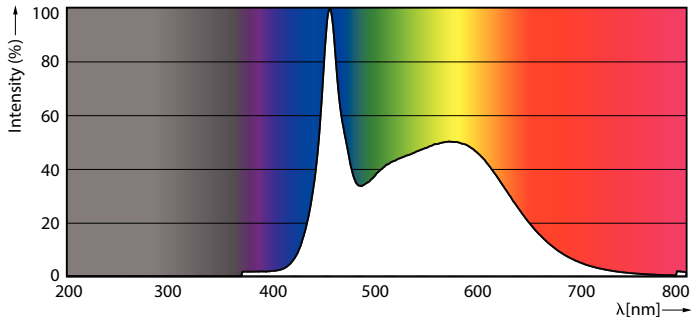

Product data

General Information	
Cap-Base	GU10 [GU10]
Nominal Lifetime (Nom)	25000 h
Switching Cycle	50000X
Technical Type	7-80W
Light Technical	
Color Code	865 [CCT of 6500K]
Beam Angle (Nom)	36 °
Luminous Flux (Nom)	610 lm
Luminous Flux (Rated) (Nom)	610 lm
Luminous Intensity (Nom)	1200 cd
Color Designation	Cool Daylight
Rated Beam Angle	36 °
Correlated Color Temperature (Nom)	6500 K
Luminous Efficacy (Rated) (Nom)	87.14 lm/W
Color Consistency	<6
Color Rendering Index (Nom)	80

Dimensional drawing

GU10 230V7W-80W 570lm 36D 6500K GU10 Dim

Product	D	C
MAS LED spot VLE D 7-80W GU10 865 36D	50 mm	54 mm

Photometric data

Accent Lighting - Spot
1 x GU10 7W-80W 570lm 36D 6500K GU10 Dim

MASTER LEDspotMV 80W GU10 865 36D VLE

MASTER VALUE LEDspot MV

Photometric data

MASTER LEDspot MV 80W GU10 865 36D VLE

Lifetime

MASTER LEDspotMV 80W GU10 830 36D

MASTER LEDspotMV 80W GU10 830 36D