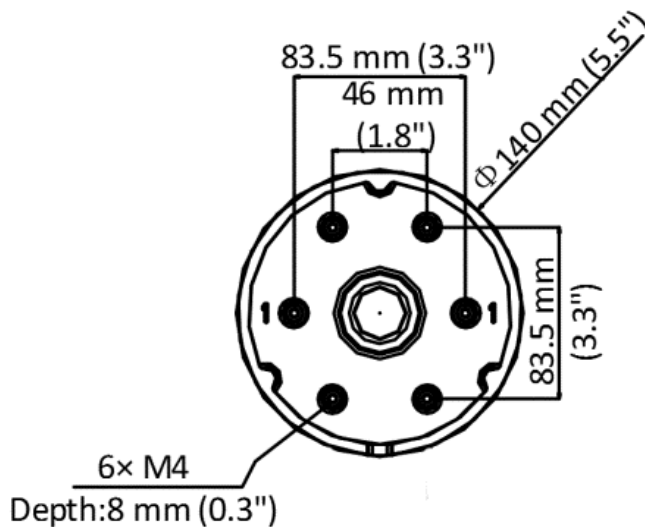

### Dome Camera Pendant Cap

- Aluminum Alloy Material with Surface Spray Treatment
- Lower Bowl Facilitates Installation
- Waterproof Design

Install the bracket on the flat surface of a wall. The wall must be capable of supporting at least three times the total load of the camera and the mount. The maximum load capacity of the mount is 3 kg.

### Dimensions

### Specifications

	PC-140PT
Description	Dome camera pendant cap
Appearance	Hikvision white
Material	Aluminum alloy
Compatible Camera	DS-2DE3304W-DE
Dimension	Φ5.5" × 7.2" × 9.1" (140 mm × 183.5 mm × 232 mm)
Weight	1.1 lb (520 g)