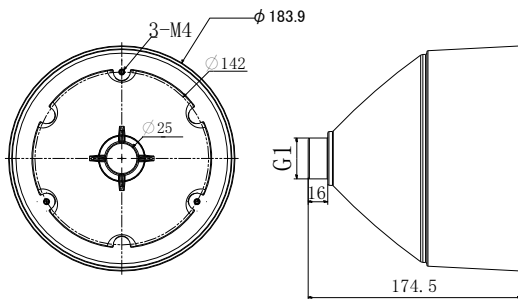

PC165

Pendant Cap for Dome Camera

Features:

- Aluminum alloy material with surface spray treatment
- Better waterproof design

Dimension:

Note: The actual bracket may vary from the picture above.

Order Model:

PC165

Parameter:

Model	PC165
Parameters	Pendant Cap for Dome Camera
Appearance	Hikvision White
Range of Application	Pendant Cap for Dome Camera
Material	Aluminum Alloy
Dimension	ϕ 184mmX174.5mm
Weight	1130g

Note:

- Pay attention to color matching
- The bracket should be installed on flat wall
- The wall must be capable of supporting over 3 times as much as the total weight of the camera and the mount.
- The maximum load capacity of the bracket is 3KG