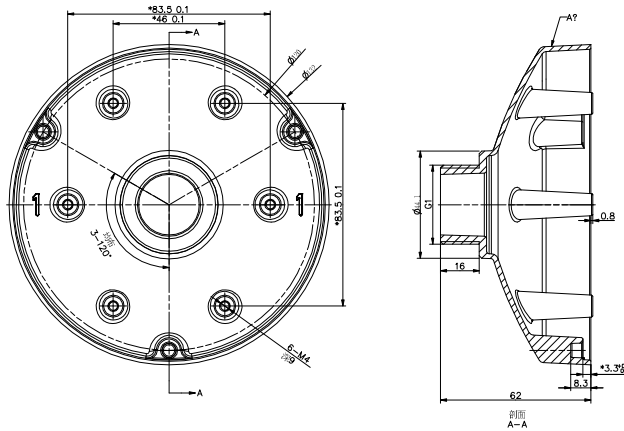

PC130T Pendant Cap for Dome Camera

Features

- Aluminum Alloy Material with Surface Spray Treatment
- Waterproof Design

Dimensions

NOTE: The actual bracket may vary from the picture above.

Fits the Following Cameras

DS-2CD23x2WD-I
DS-2CD23x2-I
DS-2CE56C5T-VFIT3
DS-2CE56D5T-VFIT3

Order Model

PC130T

	PC130T
Appearance	Hikvision white
Range of Application	Pendant cap for dome camera
Material	Aluminum alloy
Dimension	132 mm x 62 mm (5.2" x 2.4")
Weight	190 g (6.7 ozs)