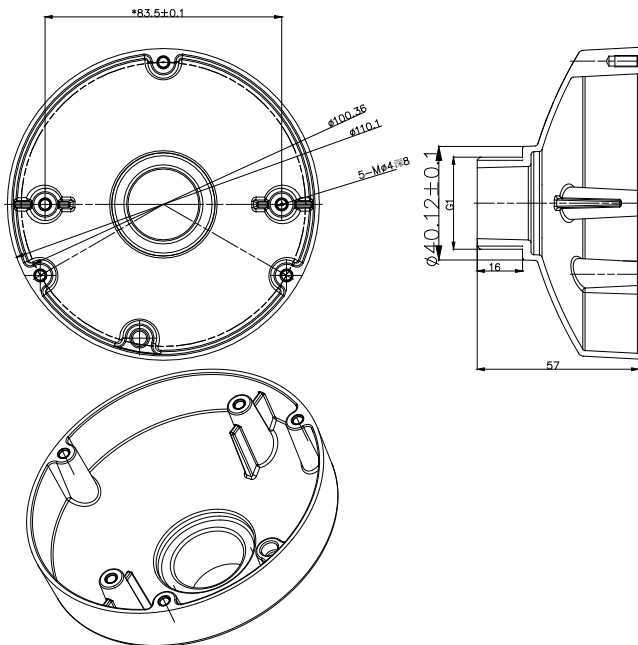

## PC110

Pendant Cap for Dome Camera

### Dimension:

### Model Suitable:

DS-2CD21x2-I

**Note:** The actual bracket may vary from the picture above.

### Parameter:

Model	PC110
Parameters	Pendant Cap for Dome Camera
Appearance	Hikvision White
Range of Application	Pendant Cap for Dome Camera
Material	Aluminum Alloy
Dimension	110mmX57mm
Weight	132g