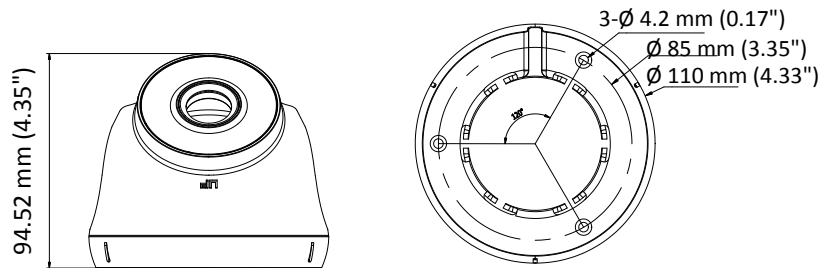

### Key Features

- 3 megapixel high-performance CMOS
- Analog HD output, up to 3 MP resolution
- 3.6mm fixed focal lens
- Day/Night switch
- DNR
- Smart IR
- Up to 40 m IR distance
- IP66

## Specifications

<b>Camera</b>	
Image Sensor	3 MP CMOS image sensor
Signal System	PAL/NTSC
Effective Pixels	2052 (H) × 1536 (V)
Min. illumination	0.01 Lux@(F1.2, AGC ON), 0 Lux with IR
Shutter Time	1/25 (1/30) s to 1/50,000 s
Lens	3.6mm
	Field of view : 70.9°(3.6 mm)
Lens Mount	M12
Day & Night	ICR
Angle Adjustment	Pan: 0° to 360°, Tilt: 0° to 180°, Rotation: 0° to 360°
Synchronization	Internal synchronization
Video Frame Rate	1920 × 1536@18fps
HD Video Output	1 analog HD output
<b>General</b>	
Operating Conditions	-40 °C to 60 °C (-40 °F to 140 °F), Humidity: 90% or less (non-condensation)
Power Supply	12 V DC ± 15%
Power Consumption	Max. 4 W
Protection Level	IP67
Material	Metal
IR Range	Up to 40 m
Dimensions	∅ 110 mm × 94.52 mm (∅ 4.33" × 4.35")
Weight	240 g (0.53 lb.)

## Dimensions