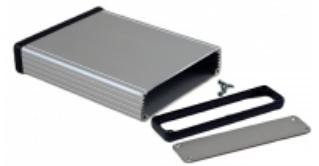

### Key Features

- Designed to house P.C. boards or for equipment interfacing.
- Sized for standard Eurocards.
- P.C. boards mount horizontally by sliding into internal slots extruded into the enclosure body.
- Rugged body constructed from extruded aluminum with a minimum thickness of .06" (1.5 mm).
- Extruded body includes a slide removable "belly" plate - except in smaller sizes "A" through "D"

### Includes

- Versions with metal end plates includes two aluminum end panels - finish matched to extruded aluminum body - and two black ABS plastic bezels (your option to install).
- Versions with plastic end plates includes two all-plastic end caps.
- Extruded aluminum body - choice of clear, black, blue or red anodized finish
- Self adhesive rubber feet. Replacements are available - order part number **1421T2CL** (pack of 24).
- All hardware - end panel screws are #6 x 3/8" TTT - thread rolling, steel screws with a #4 flat head phillips drive. Zinc plate finish - either clear or black (black screws are used on the black, blue & red models).
- For black replacement screws (quantity 100) order part number **1455MS100BK**
- For clear replacement screws (quantity 100) order part number **1455MS100**
- NOTE: Recommended screw torque is 5 lbf-in

### Photo Features

Black Anodized Enclosure

Red Anodized Enclosure

Blue Anodized Slimline Enclosure

Most models feature a slide out belly plate. All models include rubber feet.

Accessory panels and bezels allow for mixing and matching of colors.

All models sold as a complete enclosure and feature card slots for easy installation and assembly of PC boards.