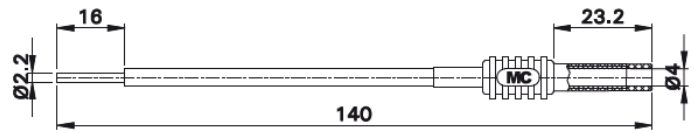

Adapter XRKA

Insulated flexible copper conductor, suitable for many types of screw clamp connections, e.g. rail mounted terminals. Ø 4 mm rigid

socket in insulator, made of brass, accepting spring-loaded Ø 4 mm plugs with rigid insulating sleeve.

Order No.	Type	Rated voltage/current		*Colors										
66.9135-*	XRKA	1000 V, CAT II / 32 A	Ni	<table border="1"> <tr> <td>21</td> <td>22</td> <td>23</td> <td>24</td> <td>25</td> </tr> <tr> <td>26</td> <td>27</td> <td>29</td> <td></td> <td></td> </tr> </table>	21	22	23	24	25	26	27	29		
21	22	23	24	25										
26	27	29												