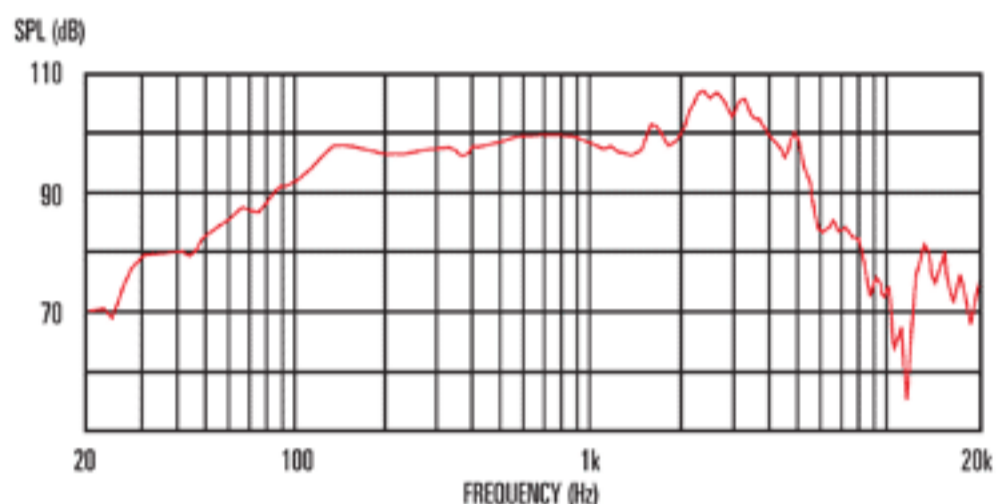

Seventy 80

One of our best sellers, this 12 inch guitar speaker meets the expanded frequency range often requested by the new generation of amp manufacturers. The Seventy 80 is detailed and crisply defined, with a tightly controlled low-end and punchy, aggressive upper mid-range. The top-end response is also subtly increased. Used singly, in pairs or quartets – it is capable of reproducing a wide range of sounds and styles whilst adding the undeniable Celestion character to any amp.

8 Frequency Response

General Specifications

Nominal diameter	12", 305mm
Power rating	80Wrms
Nominal impedance	Available 8 or 16
Sensitivity	98dB
Chassis type	Pressed steel
Voice coil diameter	1.75", 44.5mm
Voice coil material	Round copper
Magnet type	Ceramic
Magnet weight	31oz, 0.88kg
Frequency range	80-5000Hz
Resonance frequency, Fs	85Hz
DC resistance, Re	Available 6.1 or 10.41

Mounting Information

Cut-out diameter	11.1", 283mm
Diameter	12.2", 309mm
Magnet structure diameter	5.3", 134mm
Mounting slot dimensions	0.31", 7.9mm Ø
Mounting slot PCD	11.7", 297mm
Number of mounting slots	4
Overall depth	4.7", 119mm
Unit weight	6.8lb, 3.1kg