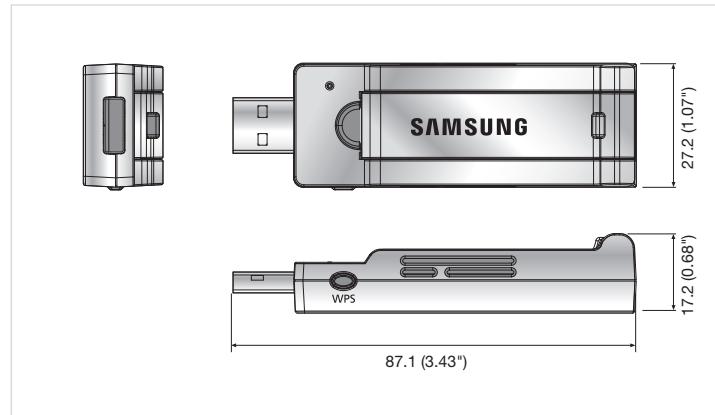

Dimensions

Unit : mm (inch)

Design and specifications are subject to change without notice.

The Eco mark represents Samsung Techwin's will to create environment-friendly products, and indicates that the product satisfies the EU RoHS Directive.

SAMSUNG TECHWIN CO., LTD.

6, Pangyo-ro 319beon-gil, Bundang-gu, Seongnam-si, Gyeonggi-do, SEOUL 463-400 Rep. of KOREA
Tel : +82-70-7147-8753, 8764 Fax : +82-31-8018-3740 www.samsungsecurity.com www.samsungcctv.com
COPYRIGHT BY SAMSUNG TECHWIN. ALL RIGHT RESERVED

SAMSUNG TECHWIN EUROPE LTD.
2nd Floor, No. 5 The Heights, Brooklands, Weybridge,
Surrey, KT13 0NY, UK
Tel : +44-1932-82-6700 Fax : +44-1932-82-6701
www.samsungsecurity.co.uk

SAMSUNG TECHWIN