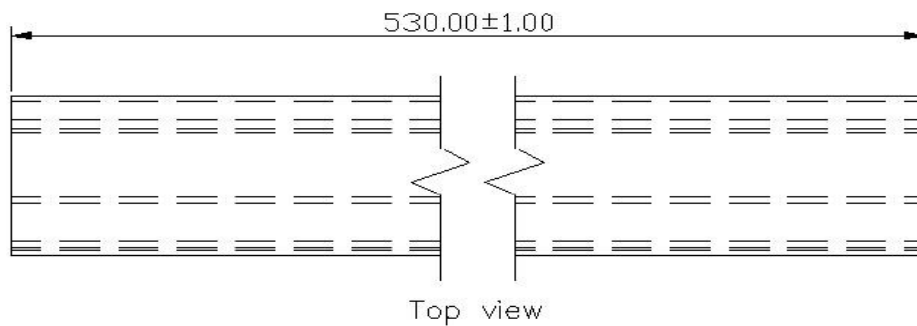

NEW

Packaging quantity:

19 pcs. per tube

20 tubes (=380 pcs. per carton)