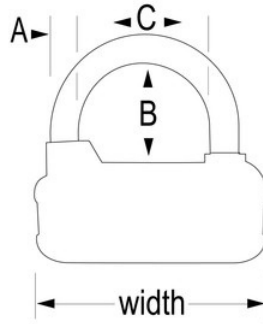

Generally recommended for indoor general purpose

Overview & Features

Product Features

- 64mm wide metal body for durability
- Hardened steel shackle for extra cut resistance
- 4-digit set-your-own combination convenience allows for thousands of possible combinations
- Soft touch dials with 2 grip points for no-slip grip
- Limited Lifetime Warranty

Product Details

The Master Lock No. 1520EURDD Set-Your-Own Combination Padlock features a 64mm wide metal body for strength and durability. The 7mm diameter shackle is 25mm long and made of hardened steel, offering extra resistance to cutting and sawing. The 4 dial combination with soft touch dials and 2 grip points provide no-slip grip and keyless convenience. The Limited Lifetime Warranty provides peace of mind from a brand you can trust.

Product Specifications

Product Number	1520EURD
Body Width	64mm
Shackle Dimensions	A: 7mm B: 25mm C: 32mm
Colour	Silver/Black
Description	Retail Carded Packaging
Shelf Pack Qty	4
Master Carton Qty	24

Master Lock Europe S.A.S.