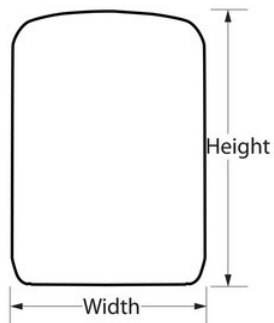

Product Details

The Master Lock No. 5403EURD Select Access® Key Lock Box features a 106mm wide metal body for durability and accepts multiple house, car keys and access cards. Stop hiding your keys under the doormat or under a flower pot : Select Access® is the perfect solution to share access to your keys. The wall mount design offers permanent installation. Set-Your-Own 4-digit combination for keyless convenience and increased security. The shutter door protects combination dials from weather, dirt and grime. The Limited Lifetime Warranty provides peace of mind from a brand you can trust.

Product Specifications

Product Number	5403EURD
Body Width	106mm
Exterior dimensions (H x W x D)	n/a x 10,6cm x 5,3cm
Interior dimensions (H x W x D)	11,5cm x 7,7cm x 4cm
Colour	Grey
Description	Retail Carded Packaging
Master Carton Qty	4