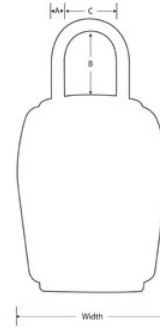

Model No. 5414EURD

Large key lock box reinforced security -
Select Access® - with shackle

Best Used For:

Share Keys and
Access Cards

Overview & Features

Product Features

- Large key storage compartment holds multiple house keys or access cards
- Set-your-own combination convenience for optimal security
- Solid zinc body to withstands hammering and sawing
- Dual locking levers for better resistance
- Key lock box with shackle for portable installation
- Molded body and vinyl coated shackle prevent scratching
- Protective cover gives better weather resistance and offers greater discretion
- For added security, consider installing Select Access® in a discrete location

Product Details

The Master Lock No. 5414EURD Reinforced Security Select Access® Key Lock Box features a 105mm wide metal body for durability and accepts multiple house keys and access cards. Stop hiding your keys under the doormat or under a flower pot : Select Access® is the perfect solution to share access to your keys. The portable design offers removable installation. Set-Your-Own 4-digit combination for keyless convenience and increased security. The protective cover protects combination dials from weather, dirt and grime. The Limited Lifetime Warranty provides peace of mind from a brand you can trust.

Product Specifications

Product Number	5414EURD
Body Width	105mm
Shackle Dimensions	A: 9mm B: 37mm C: 48mm
Exterior dimensions (H x W x D)	18,8cm x 10,5cm x 4,3cm
Interior dimensions (H x W x D)	10,1cm x 6,4cm x 3,2cm
Colour	Grey
Description	Retail Carded Packaging
Master Carton Qty	4