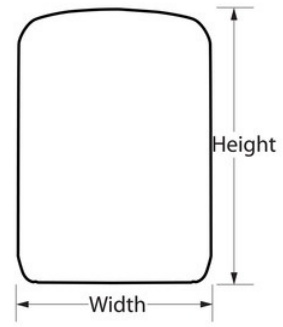

# Product Specifications

<b>Product Number</b>	5415EURD
<b>Body Width</b>	105mm
<b>Exterior dimensions (H x W x D)</b>	13,2cm x 10,5cm x 4,3cm
<b>Interior dimensions (H x W x D)</b>	11,3cm x 6,4cm x 3,1cm
<b>Colour</b>	Grey
<b>Description</b>	Retail Carded Packaging
<b>Master Carton Qty</b>	4