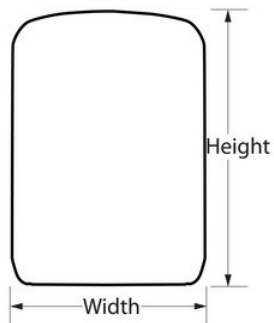

Model No. 5412EURD

Large key lock box Select Access® - wall mount

Best Used For:

Share Keys and Access Cards

Overview & Features

Product Features

- Large key storage compartment holds multiple house keys or access cards
- Set-your-own combination using up to 12 letters, numbers, or both
- Convenient push button locking mechanism in alpha / numeric keypad format
- Wall mount design for permanent installation (Mounting Kit included)
- For added security, consider installing Select Access® in a discrete location

Product Details

The Master Lock No. 5412EURD Select Access® Key Lock Box features a 95mm wide metal body for durability and accepts multiple house keys and access cards. Stop hiding your keys under the doormat or under a flower pot : Select Access® is the perfect solution to share access to your keys. The wall mount design offers permanent installation. Set-Your-Own 4-digit combination for keyless convenience and increased security. The Limited Lifetime Warranty provides peace of mind from a brand you can trust.

Product Specifications

Product Number	5412EURD
Body Width	95mm
Exterior dimensions (H x W x D)	13,1 cm x 9,5cm x 6cm
Interior dimensions (H x W x D)	9,8cm x 6,5cm x 4,9cm
Colour	Grey
Description	Retail Carded Packaging
Master Carton Qty	4