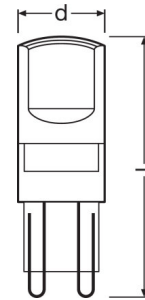

P PIN 20 1.9 W/2700 G9

Product code 4058075811454

	G9
	46.0 mm
	15.0 mm
	–
W	1.90 W
lm	200 lm
	200 lm
	–
	200 lm
	–
cd	–
K	2700 K
COLOUR	Warm White
R_a	≥80
t [h]	15000 h
	No
V	220...240 V
Hz	50...60 Hz

	100000
	300.00 °
	< 0.50 s
	< 0.5 s
	–
Hg	0.0 mg
	A++
	2 kWh/1000h