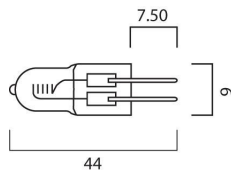

Standard capsules G4 Capsule 12V 20W SV1 0022242

Units per outer package	100
Packaging outer length / height (cm)	27.6
Packaging outer width (cm)	16.1
Packaging outer depth (cm)	14.6

Safety data

Breakage cleaning instructions	Not applicable
Recommendation for disposal at end of life	Not applicable
Special purpose lamp	No
Intended purpose	General lighting
Suitable for household illumination	Yes

TECHNICAL DRAWINGS