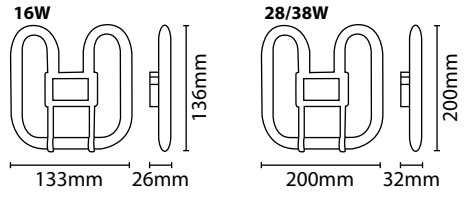

ENERGY LABEL
Y IJA
IE IA
енергия · ενεργεια

A

Code	kwh / 1000h
DD16235	19.73
DD16435	17.60
DD28235	33.57
DD28435	30.80
DD38435	41.80

DD CFLNi LAMPS

Standard size energy efficient compact fluorescent lamp used in many commercial & decorative luminaires.

• M.O.M: 10 / O.P.Q: 10

Code	Wattage	Cap Type	Colour Temp.	Lumens	Avg. Rated Life (Hrs)	Energy Rating
DD16235	16W	GR8 2 Pin	3500K	1100 lm	10,000 hrs	A
DD16435		GR10q 4 Pin				
DD28235	28W	GR8 2 Pin		2050 lm		
DD28435		GR10q 4 Pin				
DD38435	38W					

LAMP SPECIFICATIONS:	DD16235	DD16435	DD28235	DD28435	DD38435
Nominal Wattage	16W	16W	28W	28W	38W
Rated Wattage	16W	16W	28W	28W	38W
Average lifetime hours	10,000 hrs	10,000 hrs	10,000 hrs	10,000 hrs	10,000 hrs
Nominal useful luminous flux	1100 lm	1100 lm	2050 lm	2050 lm	2800 lm
Rated luminous flux	1100 lm	1100 lm	2050 lm	2050 lm	2800 lm
Luminous efficacy (Lm/W) in 50Hz operation	68	68	73	73	73
Rated lamp Lumen maintenance	2000hrs: ≥85% 4000 hrs: ≥78% 6000 hrs: ≥76% 8000 hrs: ≥75%	2000hrs: ≥85% 4000 hrs: ≥78% 6000 hrs: ≥76% 8000 hrs: ≥75%	2000hrs: ≥85% 4000 hrs: ≥78% 6000 hrs: ≥76% 8000 hrs: ≥75%	2000hrs: ≥85% 4000 hrs: ≥78% 6000 hrs: ≥76% 8000 hrs: ≥75%	2000hrs: ≥85% 4000 hrs: ≥78% 6000 hrs: ≥76% 8000 hrs: ≥75%
Rated survival factors	2000hrs: ≥98% 4000 hrs: ≥90% 6000 hrs: ≥88% 8000 hrs: ≥80%	2000hrs: ≥98% 4000 hrs: ≥90% 6000 hrs: ≥88% 8000 hrs: ≥80%	2000hrs: ≥98% 4000 hrs: ≥90% 6000 hrs: ≥88% 8000 hrs: ≥80%	2000hrs: ≥98% 4000 hrs: ≥90% 6000 hrs: ≥88% 8000 hrs: ≥80%	2000hrs: ≥98% 4000 hrs: ≥90% 6000 hrs: ≥88% 8000 hrs: ≥80%
Lamp dimensions (H/W/D mm)	136x133x26	136x133x26	200x200x32	200x200x32	200x200x32
Cap type	GR8 2 Pin	GR10q 4 Pin	GR8 2 Pin	GR10q 4 Pin	GR10q 4 Pin
Lamp Mercury content to an accuracy of 0.1mg	≤3.5mg	≤3.5mg	≤3.5mg	≤3.5mg	≤3.5mg
Colour rendering index Ra	≥80	≥80	≥80	≥80	≥80
Colour temperature	3500K	3500K	3500K	3500K	3500K
Ambient temperature required to achieve maximum luminous flux	25°C	25°C	25°C	25°C	25°C
Dimmable	No	No	No	No	No