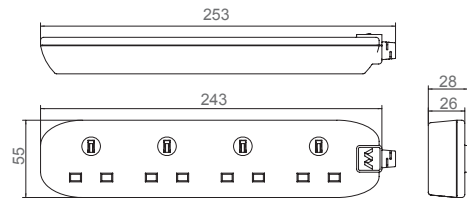

extension lead BASICS

POWER

provides power where you need it most

FEATURES

- Plug four items safely into one socket
- Rounded slimline appearance
- Wall fixing capability
- Safety shuttered sockets
- White
- Non-rewireable
- Manufactured to BS1363-2

PRODUCT IMAGES

BFGxN

LINE DIAGRAMS

PRODUCT INFORMATION

Part Number	BFGxN
Part Number Note	x = length of cable in metres
Product Dimensions	Height 28mm x Width 243mm x Depth 55mm
Sockets	4

TECHNICAL SPECIFICATIONS

Standard(s)	This product is certified to applicable British safety standards BS1363-2	
Wall Mounting Option	Yes	
Maximum Load (Wattage)	10A : 2400 Watts, 240 Volts 13A : 3120 Watts, 240 Volts	

IF IN DOUBT CONSULT A QUALIFIED ELECTRICIAN