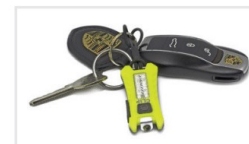

PS-CL1

PROSAFE USB RECHARGEABLE LED CLIP LIGHT

1.3-32
HOURS
RUNTIME

15
METRE
BEAM RANGE

50
LUMENS
OUTPUT

IPX4
WATER
RESISTANCE

- » 50 Lumen white Nichia LEDs
- » 3 White functions - High / Low / Strobe
- » 3 Red functions - High / Strobe / Signal
- » Easy push button micro switch
- » Micro-USB rechargeable (cable included)
- » Elasticated lanyard (included)
- » Strong rear clip for easy attachment to many items
- » Elasticated loop & non-slip pad - perfect for attaching to bicycle handles
- » Small and ultra lightweight
- » IPX4 water resistant

BATTERY 120mAh Li-Polymer Battery (included)
WEIGHT 13.5g (with battery)
DIMENSION 56 x 27 x 20mm

USB
CHARGING

NICHIA

EASILY ATTACHED TO BICYCLES

LANYARD INCLUDED

HANDY KEY-FOB LIGHT

MICRO-USB RECHARGEABLE