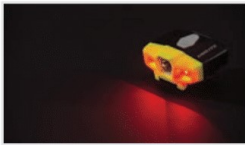

PS-CAP1

 **UNILITE** USB RECHARGEABLE CAP LIGHT

NEW

USB
CHARGING

EMERGENCY FLASH

2½-25
HOURS
RUNTIME

34
METRE
BEAM RANGE

125
LUMENS
OUTPUT

IPX5
WATER
RESISTANCE

2 SUPER BRIGHT RED LEDS

REAR USB CHARGING PORT

EASY PRESS MICRO SWITCH

120° ROTATIONAL HEAD

- » Powerful 125 Lumen white LED
- » 2 x 5mm Red LEDs - on and flashing
- » Micro-USB rechargeable
- » Red-to-Green charging indicator
- » Can be fully charged in 4 hours
- » Multi-faceted reflector
- » 120° rotational head
- » Strong ABS housing
- » Easy push micro switch
- » IPX5 Water resistant
- » Easily slots on to the end of a cap peak
- » Ideal for everyone!