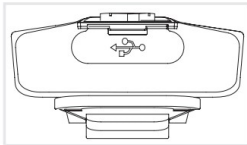

IPX5
WATER
RESISTANCE

2 SUPER BRIGHT RED LEDS

REAR USB CHARGING PORT

EASY PRESS MICRO SWITCH

120° ROTATIONAL HEAD

- » Powerful 125 Lumen white LED
- » 2 x 5mm Red LEDs - on and flashing
- » Micro-USB rechargeable
- » Red-to-Green charging indicator
- » Can be fully charged in 4 hours
- » Multi-faceted reflector
- » 120° rotational head
- » Strong ABS housing
- » Easy push micro switch
- » IPX5 Water resistant
- » Easily slots on to the end of a cap peak
- » Ideal for everyone!

BATTERY 1 x 3.7v 500mAh Li-polymer Battery
WEIGHT 24.5g
DIMENSION Light: 32 x 50 x 27mm