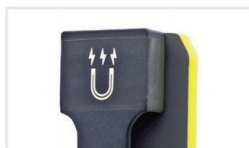

UNILITE USB RECHARGEABLE INSPECTION LIGHT

PS-IL5R

- » 9x White Samsung SMD LEDs - 500 lumen
- » Additional 200 lumen torch in the head
- » Ultra strength aluminium and polycarbonate housing
- » Integral pocket clip and strong magnets for hands-free use
- » DC-USB charging cable included for portable non-static charging
- » Red-to-Green charging indicator light
- » Operating Temperature: -5 °C to +40 °C
- » Protection Class: IP54 (do not submerge)
- » Impact Resistant to 1m

3-7
HOURS
RUNTIME

52
METRE
BEAM RANGE

500
LUMENS
OUTPUT

IP54
DUST & WATER
RESISTANCE

BATTERY 3.7v 2500 mAh lithium-ion rechargeable battery (included)

WEIGHT 200g (not inc cable)

DIMENSION 180 x 35 x 32 mm

RED-TO-GREEN INDICATOR LIGHT

USEFUL MAGNET AND HOOK

COMPACT HANDHELD SIZE

200 LUMEN TORCH HEAD

PROFESSIONAL LIGHTING GUIDE