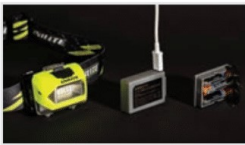

PS-  
HDL6R

**UNILITE** DUAL POWER SMD HELMET HEADLIGHT

NEW

3-59  
HOURS  
RUNTIME27  
METRE  
BEAM RANGE350  
LUMENS  
OUTPUTIPX6  
WATER  
RESISTANCE

ANTI-DAZZLE LIGHT SHIELD

3M VHB ADHESIVE HELMET MOUNT

DUAL POWER OPTIONS

POWER LEVEL INDICATOR LIGHT

- » 350 Lumen white Samsung SMD LEDs
- » Dual power options - runs off rechargeable lithium battery or 3xAAA alkaline batteries
- » 3M VHB adhesive helmet mount (inc)
- » Easy push button micro switch
- » Anti-dazzle retractable light shield
- » 1800mAh Li-polymer direct micro-USB rechargeable battery pack (included)
- » 3 x AAA Battery case (included)
- » Fully adjustable non-slip silicone headband
- » IPX6 water resistant
- » Impact resistant to 1m

**BATTERY** 1 x 3.7v 1800mAh Li-Polymer Battery Pack (inc) or 3 x AAA Alkaline (not inc)  
**WEIGHT** 86g (with lithium battery pack) or 94g (with 3 x AAA batteries)  
**DIMENSION** Headlight: 50 x 65 x 45mm