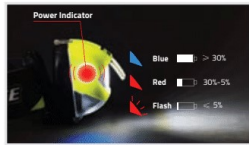

PS-  
HDL6R

**UNILITE** DUAL POWER SMD HELMET HEADLIGHT

NEW

3-59  
HOURS  
RUNTIME27  
METRE  
BEAM RANGE350  
LUMENS  
OUTPUTIPX6  
WATER  
RESISTANCE

ANTI-DAZZLE LIGHT SHIELD

3M VHB ADHESIVE HELMET MOUNT

DUAL POWER OPTIONS

POWER LEVEL INDICATOR LIGHT

- » 350 Lumen white Samsung SMD LEDs
- » Dual power options - runs off rechargeable lithium battery or 3xAAA alkaline batteries
- » 3M VHB adhesive helmet mount (inc)
- » Easy push button micro switch
- » Anti-dazzle retractable light shield
- » 1800mAh Li-polymer direct micro-USB rechargeable battery pack (included)
- » 3 x AAA Battery case (included)
- » Fully adjustable non-slip silicone headband
- » IPX6 water resistant
- » Impact resistant to 1m