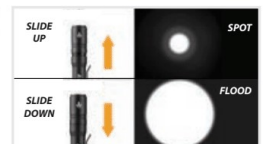

UNILITE USB RECHARGEABLE PENLIGHT

UK-P2R

NEW

2-16
HOURS
RUNTIME

35
METRE
BEAM RANGE

210
LUMENS
OUTPUT

IPX4
WATER
RESISTANCE

- » 210 Lumen white LG LED
- » Flood to Spot easy push/pull focus control
- » Optical lens technology for smooth beam
- » Strong die cast aluminium housing
- » 3 Stage dimming - High / Medium / Low
- » Useful pocket clip for easy attachment
- » Strong magnet within the tactical switch
- » Impact resistant 1m
- » Protective sheath covers micro-USB port
- » Red-to-Green charging indicator light
- » Micro-USB charging cable (included)
- » Presented in a clear hard display case

BATTERY 1 x 3.7v 320mAh 10440 Li-ion Battery (included)
WEIGHT 52g (with battery)
DIMENSION 18 x 18 x 128mm

USB
CHARGING

STRONG MAGNET WITHIN SWITCH

MICRO-USB CHARGING

SMALL COMPACT SIZE

EASY SLIDE FLOOD TO SPOT FOCUS