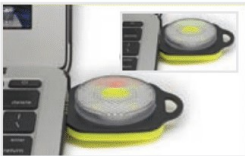

BE-02+

UNILITE USB RECHARGEABLE BEANIE LIGHT

NEW COLOURS

Orange: BE-02+0 / **Black:** BE-02+ / **Yellow:** BE-02+Y

**ALSO IDEAL AS A
HANDY KEY-FOB**
USB
CHARGING

SAMSUNG
LED CHIP

2½-6½
HOURS
RUNTIME

13
METRE
BEAM RANGE

150
LUMENS
OUTPUT

IPX5
WATER
RESISTANCE

**COMFORTABLE KNITTED BEANIE -
ONE SIZE FITS ALL**

**HIGH POWERED
150 LUMEN OUTPUT**

**CHARGE DIRECTLY FROM
USB PORT - RED TO GREEN LIGHTS**

**SUPPLIED READY
MERCHANTISED**

- » High quality warm knitted beanie hat with integrated USB rechargeable LED light
- » 4 x high powered cool white 6500k Samsung SMD LEDs - 150 lumen
- » 420mAh Lithium-polymer battery
- » Gives you between 2.5 and 6.5 hours of light off one charge
- » Light can easily be removed from the hat and charged directly through a USB port
- » Can be fully charged in 4 hours
- » Press once to turn on and toggle between 3 light intensity levels. HIGH > LOW > 2 Hz FLASH > OFF
- » Comfortable knitted Beanie, one size fits all
- » Material: 35% acrylic 65% polyester, machine washable at 30°
- » Ideal for: Runners, Walkers, Camping, Plumbers, Electricians, Tradesman and Contract Engineers