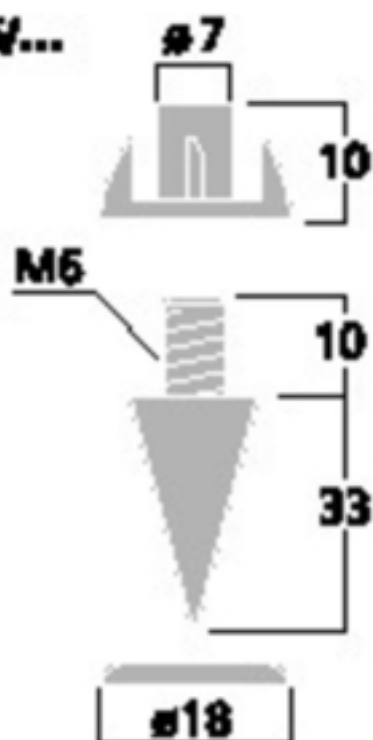

## SPS-35/GO - Cabinet Spikes

4x

SPS-35/...

Set of speaker spikes (4 pcs.)

- Extra slim version
  - Adjustable in height
  - With support disks and drive-in nuts
- 
- Gold-plated