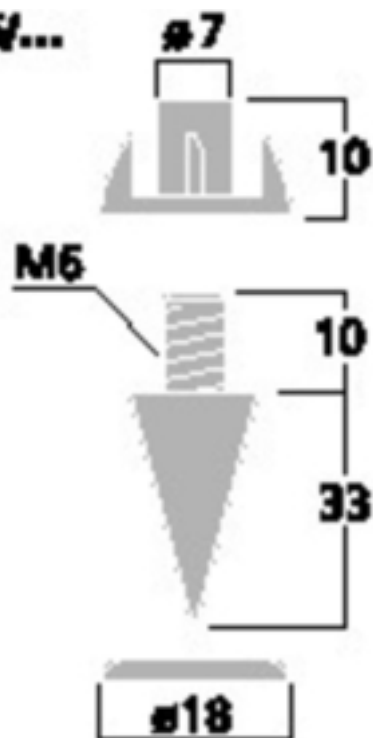

## SPS-35/SC - Cabinet Spikes

4x

SPS-35/...

Set of speaker spikes (4 pcs.)

- Extra slim version
  - Adjustable in height
  - With support disks and drive-in nuts
- 
- Black chromium-plated