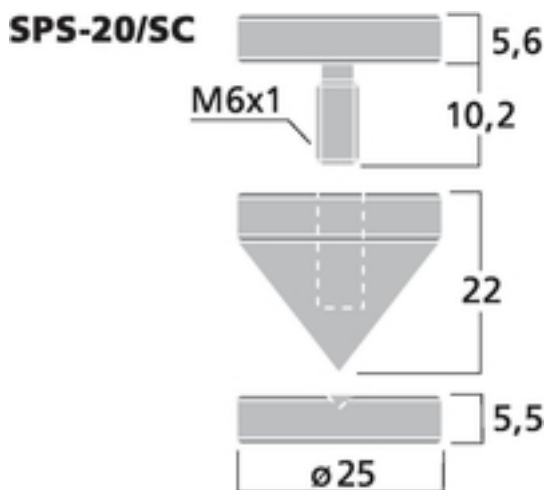

SPS-20/SC - Cabinet Spikes

4x

Set of speaker spikes (4 pcs.)

- Solid version
- Adjustable in height
- With support disks and self-adhesive plates

- Black chromium-plated