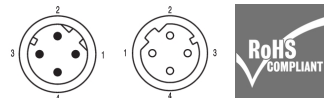

**ModuPlug
HDC XX5E01 MFSXXXX-0300**

Weidmüller Interface GmbH & Co. KG
Klingenbergstraße 16
D-32758 Detmold
Germany
Fon: +49 5231 14-0
Fax: +49 5231 14-292083
www.weidmueller.com

Compact

The new two-pole bus module is extremely compact and can accommodate both megabit and gigabit data inserts. It enables the connection of 2 Gigabit Cat 6A cables (10 gigabit) to one module.

General ordering data

Type	HDC XX5E01 MFSXXXX-0300
Order No.	2453550300
Version	Data use
GTIN (EAN)	4050118467406
Qty.	1 pc(s).