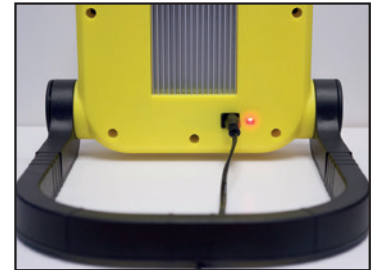

## Powerful, Affordable Rechargeable LED Work Light

Simple operation  
Click button to set light mode

Galaxy-1000 battery charging indicator

### Key features:

- 2 Light modes: 1000 lumens (HIGH) - 500 lumens (HALF)
- Runtime: 1.4 hours (HIGH) - 3.2 hours (HALF)
- Up to 10m flood beam
- Rechargeable Li-ion work light
- Designed to meet IP54
- Battery 7.4V Lithium-ion 1800mAh
- Fold flat design for compact storage
- Supplied with: 230V AC + Vehicle charger
- High impact ABS housing and shatterproof polycarbonate lens
- Can be wall/tripod mounted

### GALAXY 1000

7.4V  
1800mAh

4HRS CHARGE TIME

Light coverage

PRODUCT CODE	DIMENSIONS
NSGALAXY1000	(L)193.5x(W)230.4x(D)63.3mm

Optional Accessories:  
• 1.7m Tripod

PRODUCT CODE	DESCRIPTION
SPTRIPOD1.7	1.7M TRIPOD