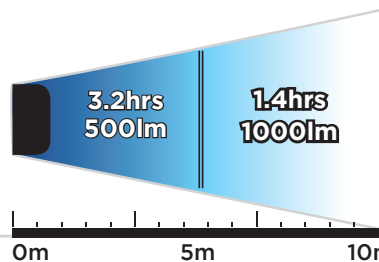

### Key features:

- 2 Light modes: 1000 lumens (HIGH) - 500 lumens (HALF)
- Runtime: 1.4 hours (HIGH) - 3.2 hours (HALF)
- Up to 10m flood beam
- Rechargeable Li-ion work light
- Designed to meet IP54
- Battery 7.4V Lithium-ion 1800mAh
- Fold flat design for compact storage
- Supplied with: 230V AC + Vehicle charger
- High impact ABS housing and shatterproof polycarbonate lens
- Can be wall/tripod mounted

### GALAXY 1000

7.4V  
1800mAh

4HRS CHARGE TIME

Light coverage

PRODUCT CODE	DIMENSIONS
NSGALAXY1000	(L)193.5x(W)230.4x(D)63.3mm

Optional Accessories:  
• 1.7m Tripod

PRODUCT CODE	DESCRIPTION
SPTRIPOD1.7	1.7M TRIPOD