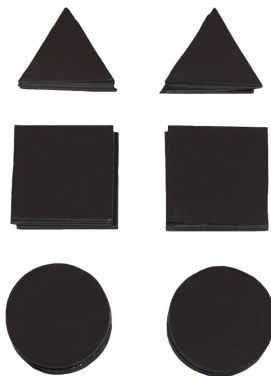

## 10 PC 5/16" X 1/8" MAGNETS

#53437

-Use around the workshop, in tool boxes, and more. -Super strong neodymium; 5 times stronger than earth magnets. -Nickel plated to resist corrosion. -Case pack: 36.

## 2 PC 1/2" X 1/8" MAGNETS

#53438

-Use around the workshop, in tool boxes, and more. -Super strong neodymium; 5 times stronger than earth magnets. -Nickel plated to resist corrosion. -Case pack: 36.

## 30 PC FLEXIBLE MAGNETS

#53443

-Use around the home or workshop for crafts, and tool boxes. -High energy flexible magnets feature magnetism on both sides. -Includes: 10 of each (circle, triangle and square). -Case pack: 36.

## MAGNETIC CUP HOLDER

#53445

-Use to keep beverages close and readily available. -Can fit coffee mugs, pop cans, water bottles, and more. -ABS plastic with powerful magnet attaches to any ferrous surface. -Case pack: 36.