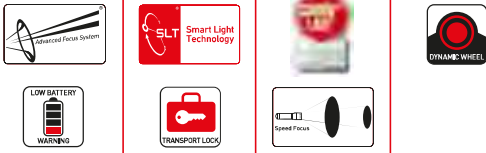

# H7.2

This fantastic LED head torch makes light work of any hands-free illumination task, providing superior comfort and excellent light distribution for the user. It features the patented spot to flood beam Advanced Focus System optics, which keeps the light even and homogenous at either end of the light scale, and Smart Light Technology (SLT), offering up to five light options - High Power, Low Power, Boost, Dim, Signal - spread over three pre-set light programs.

### Technology Features

7297 Box		7297TP Test It Pack	
	BOOST	POWER	LOW POWER
	<b>250</b> LUMENS	<b>200</b> LUMENS	<b>20</b> LUMENS
	<b>160</b> METRES	<b>140</b> METRES	<b>50</b> METRES
	<b>7</b> HOURS	<b>12</b> HOURS	<b>60</b> HOURS
WATER PROTECTION <b>IPX6</b>	WEIGHT <b>170g</b>		
POWER <b>4 x AAA</b>			