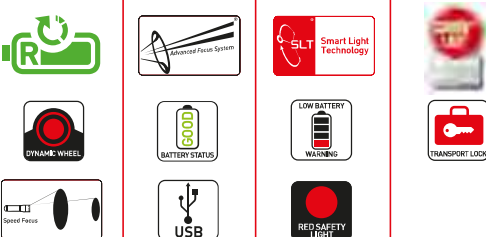

Technology Features

7298 Box		7298TP Test It Pack	
	BOOST	POWER	LOW POWER
	300 LUMENS	200 LUMENS	20 LUMENS
	160 METRES	140 METRES	50 METRES
	6 HOURS	14 HOURS	60 HOURS
WATER PROTECTION IPX6	WEIGHT 175g		
POWER L-ion Battery			

Accessories for this Product

Please see page 40 for full listing.