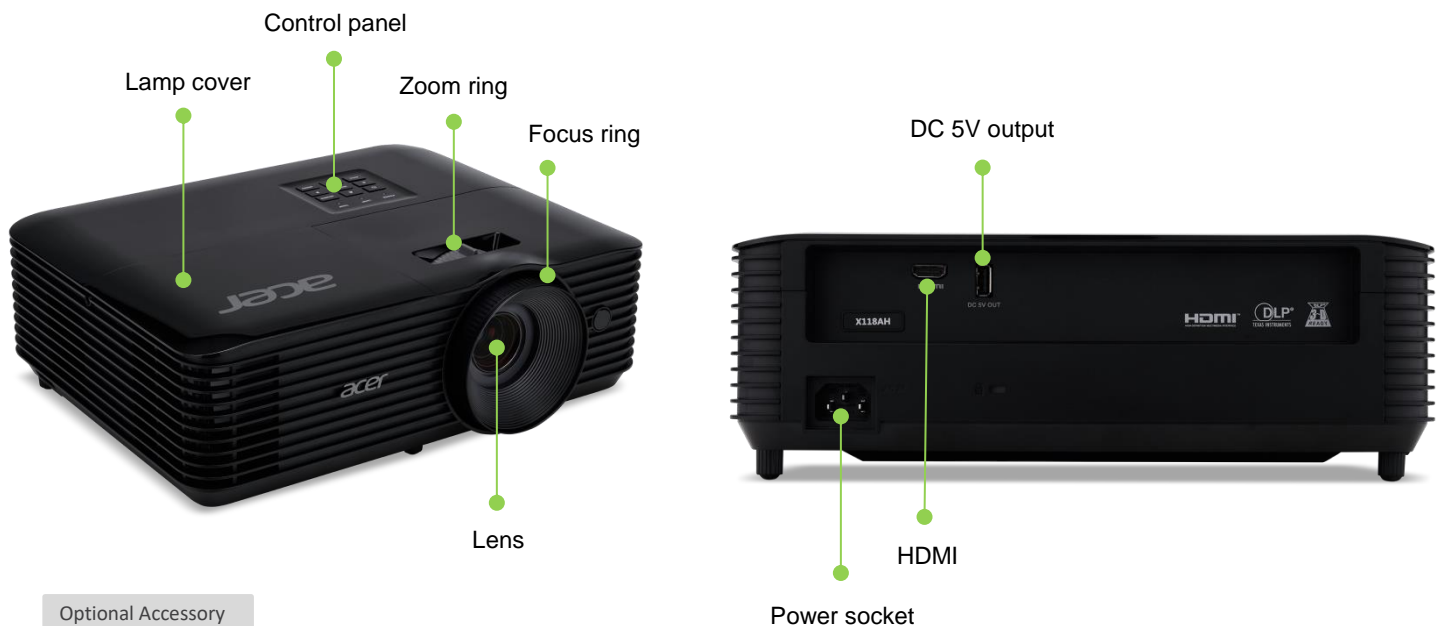

Product Specifications

Model name	Acer X118AH
Projection system	DLP®
Resolution	SVGA (800 x 600) Maximum WUXGA (1,920 x 1,200)
Brightness	3,600 ANSI Lumens (Standard), 2,800 ANSI Lumens (ECO)
Aspect ratio	4:3 (Native), 16:9 (Supported)
Contrast ratio	Dynamic Black 20,000:1
Throw ratio	1.94 ~ 2.16 (51" @2m)
Projection lens	F= 2.41~2.53, f = 21.85~24.01mm Manual Zoom & Focus
Keystone correction	+/-40° (Vertical, Manual)
Lamp life	4,000 Hours (Standard), 6,000 Hours (ECO), 10,000 Hours (ExtremeEco)
Noise level	30 dBA (Standard), 24 dBA (ECO)
Input interface	HDMI (Video, Audio, HDCP) x 1
Output interface	DC Out (5V/2A, USB Type A) x 1
Control interface	USB (Type A) x 1, share output port
Dimensions	313 x 240 x 113.7mm (12.3" x 9.4" x 4.5")
Weight	2.7 Kg (6.17 lbs)

Feature Highlights

Expressive display

- SVGA (800 x 600)
- 3,600 ANSI lumens
- Dynamic Black 20,000:1
- Acer LumiSense
- Acer BlueLight Shield
- Acer ColorBoost3D
- Acer ColorSafe II
- DLP 3D ready

Enhanced usability

- Instant Resume
- Fast Pack
- Sealed optical engine

Installation flexibility

- Keystone correction 40 degrees
- Top-loading lamp
- I/O power on
- AC power on
- Auto shutdown

Eco-friendly functionality

- Acer EcoProjection
- Lamp life up to 10,000 hours in ExtremeEco mode

- Part Number: MR.JPY11.001
- EAN Code: 4713883390811

Optional Accessory

- P/N: MC.JFZ11.00B   MC.JLC11.002   MC.JLC11.003
- EAN: 4713147532261   4713147892877   4713147892884

Acer BlueLight Shield

BlueLightShield™

Acer BlueLight shield allows users to lower levels of blue light to lessen the negative effects of blue light exposure. There are three levels of filter in projector suitable for different scenario. Each level also contains dynamic mechanism that will optimize the blue light level based on content. BlueLight shield can reduce up to 30% blue light and protect your eyes.

Acer LumiSense

LumiSense incorporates a clever content-aware process. It analyzes projected content frame by frame and dynamically adjusts image visibility to optimum levels. Thanks to LumiSense intelligent judgment and dynamic adjustment, all dark scenes are clearly displayed with no loss of detail.

About Acer

Founded in 1976, today Acer is one of the world's top ICT companies and has a presence in over 160 countries. As Acer looks into the future, it is focused on enabling a world where hardware, software and services will infuse with one another to open up new possibilities for consumers and businesses alike. From service-oriented technologies to the Internet of Things to gaming and virtual reality, Acer's 7,000+ employees are dedicated to the research, design, marketing, sale, and support of products and solutions that break barriers between people and technology. More information is at www.acer.com.