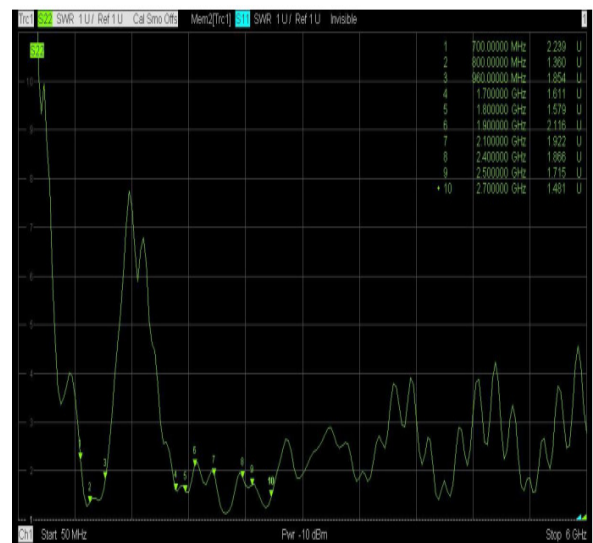

Oscar 421

2G/3G/4G/WiFi MIMO directional Antenna

Antenna 1 Return Loss

VSWR

Antenna 2 Return Loss

VSWR

Oscar 421

2G/3G/4G/WiFi MIMO directional Antenna

Radiation Patterns Port 1

E-Plane

700MHz

H-Plane

800MHz

Oscar 421

2G/3G/4G/WiFi MIMO directional Antenna

E-Plane