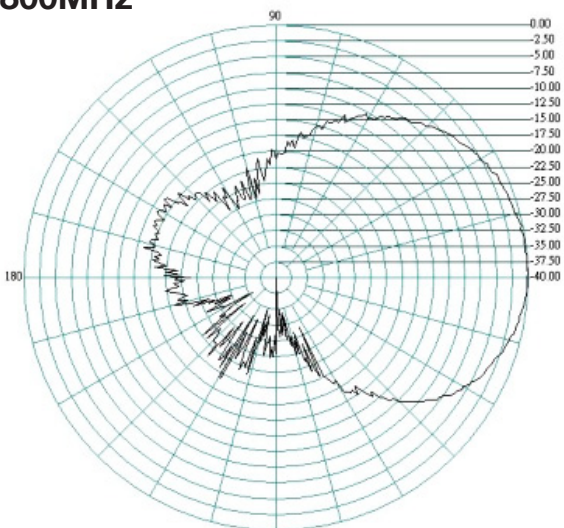

The flat panel design pushes out the signal in one direction enabling a higher directional gain to be achieved.

The Oscar 421 comes with a stainless steel bracket and U bolt clamp for wall or standard mast mounting.

E-Plane

700MHz

H-Plane

Oscar 421

2G/3G/4G/WiFi MIMO directional Antenna

E-Plane

H-Plane

800MHz

900MHz

Oscar 421

2G/3G/4G/WiFi MIMO directional Antenna

E-Plane 1700MHz

H-Plane

1800MHz

Oscar 421

2G/3G/4G/WiFi MIMO directional Antenna

E-Plane

H-Plane

1900MHz

2100MHz

Oscar 421

2G/3G/4G/WiFi MIMO directional Antenna

E-Plane 2200MHz

H-Plane