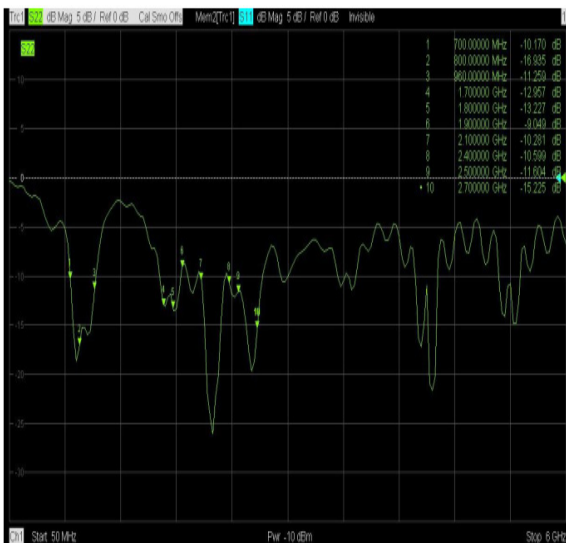

The flat panel design pushes out the signal in one direction enabling a higher directional gain to be achieved.

The Oscar 421 comes with a stainless steel bracket and U bolt clamp for wall or standard mast mounting.

Electrical Specifications

Frequency range:	700-960/1700-2700MHz
Gain:	700-960MHz 5dBi 1700-2700MHz 9dBi
VSWR:	≤ 2.5
Impedance:	50 Ohm
Polarization:	Linear Vertical

Mechanical Specifications

Dimensions:	L223 x W200 x H60mm
Connector:	N Female x2
Cable:	RG58
Material:	ABS Polymer
Mounting Method:	U-bolts

Oscar 421

2G/3G/4G/WiFi MIMO directional Antenna

Antenna 1 Return Loss

VSWR

Antenna 2 Return Loss

VSWR

Oscar 421

2G/3G/4G/WiFi MIMO directional Antenna

Radiation Patterns Port 1

E-Plane

700MHz

H-Plane

800MHz

Oscar 421

2G/3G/4G/WiFi MIMO directional Antenna

E-Plane