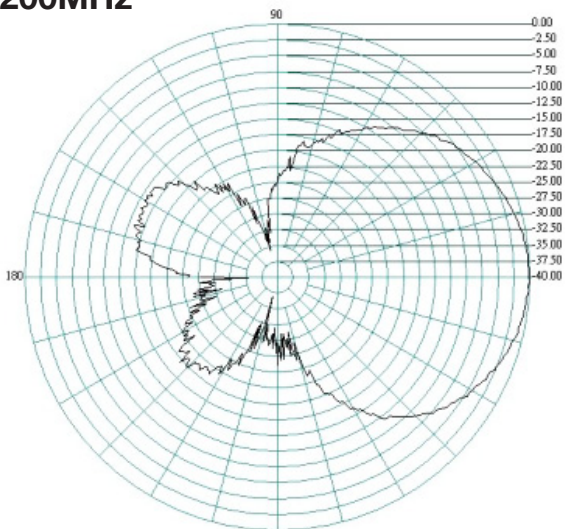

The flat panel design pushes out the signal in one direction enabling a higher directional gain to be achieved.

The Oscar 421 comes with a stainless steel bracket and U bolt clamp for wall or standard mast mounting.

1900MHz

Oscar 421

2G/3G/4G/WiFi MIMO directional Antenna

E-Plane 2100MHz

H-Plane

2200MHz

Oscar 421

2G/3G/4G/WiFi MIMO directional Antenna

E-Plane 2400MHz

H-Plane

2500MHz

Oscar 421

2G/3G/4G/WiFi MIMO directional Antenna

E-Plane 2700MHz

H-Plane

Radiation Patterns Port 2