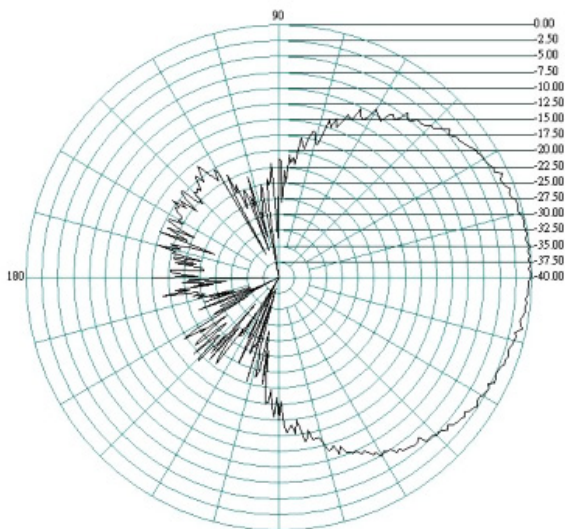

The flat panel design pushes out the signal in one direction enabling a higher directional gain to be achieved.

The Oscar 421 comes with a stainless steel bracket and U bolt clamp for wall or standard mast mounting.

E-Plane

700MHz

H-Plane

Oscar 421

2G/3G/4G/WiFi MIMO directional Antenna

E-Plane

H-Plane

800MHz

900MHz

Oscar 421

2G/3G/4G/WiFi MIMO directional Antenna

E-Plane 1700MHz

H-Plane

1800MHz

Oscar 421

2G/3G/4G/WiFi MIMO directional Antenna

E-Plane

H-Plane

1900MHz

2100MHz

Oscar 421

2G/3G/4G/WiFi MIMO directional Antenna

E-Plane 2200MHz

H-Plane