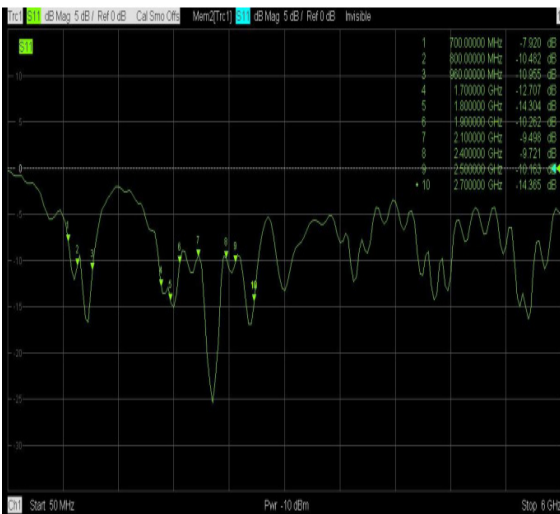

The flat panel design pushes out the signal in one direction enabling a higher directional gain to be achieved.

The Oscar 421 comes with a stainless steel bracket and U bolt clamp for wall or standard mast mounting.

Electrical Specifications

Frequency range:	700-960/1700-2700MHz
Gain:	700-960MHz 5dBi 1700-2700MHz 9dBi
VSWR:	≤ 2.5
Impedance:	50 Ohm
Polarization:	Linear Vertical

Mechanical Specifications

Dimensions:	L223 x W200 x H60mm
Connector:	N Female x2
Cable:	RG58
Material:	ABS Polymer
Mounting Method:	U-bolts

Oscar 421

2G/3G/4G/WiFi MIMO directional Antenna

Antenna 1 Return Loss

VSWR

Antenna 2 Return Loss

VSWR

Oscar 421

2G/3G/4G/WiFi MIMO directional Antenna