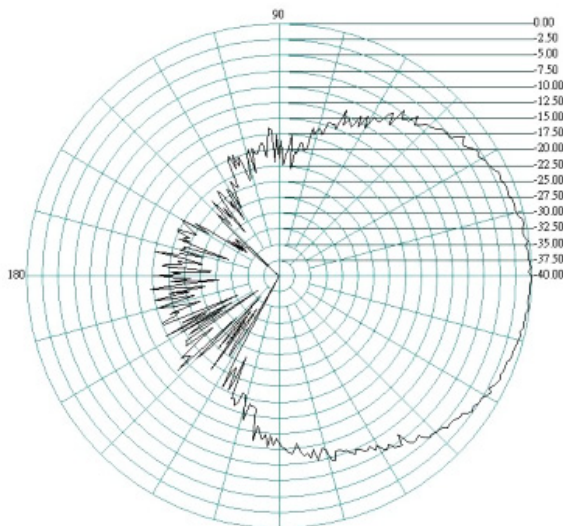

The flat panel design pushes out the signal in one direction enabling a higher directional gain to be achieved.

The Oscar 421 comes with a stainless steel bracket and U bolt clamp for wall or standard mast mounting.

Radiation Patterns Port 1

E-Plane

700MHz

H-Plane

800MHz

Oscar 421

2G/3G/4G/WiFi MIMO directional Antenna

E-Plane

H-Plane

900MHz

1700MHz

Oscar 421

2G/3G/4G/WiFi MIMO directional Antenna

E-Plane

1800MHz

H-Plane

1900MHz

Oscar 421

2G/3G/4G/WiFi MIMO directional Antenna

E-Plane 2100MHz

H-Plane

2200MHz

Oscar 421

2G/3G/4G/WiFi MIMO directional Antenna