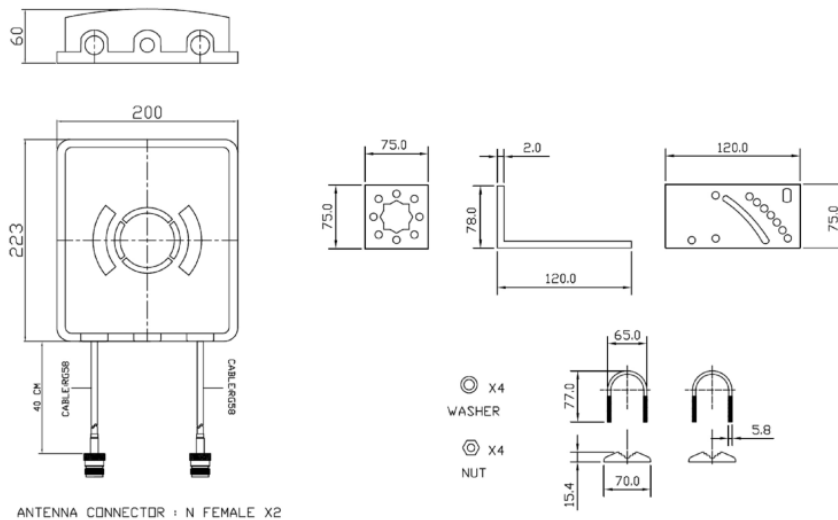

The flat panel design pushes out the signal in one direction enabling a higher directional gain to be achieved.

The Oscar 421 comes with a stainless steel bracket and U bolt clamp for wall or standard mast mounting.

Electrical Specifications

Frequency range:	700-960/1700-2700MHz
Gain:	700-960MHz 5dBi 1700-2700MHz 9dBi
VSWR:	≤ 2.5
Impedance:	50 Ohm
Polarization:	Linear Vertical

Mechanical Specifications

Dimensions:	L223 x W200 x H60mm
Connector:	N Female x2
Cable:	RG58
Material:	ABS Polymer
Mounting Method:	U-bolts