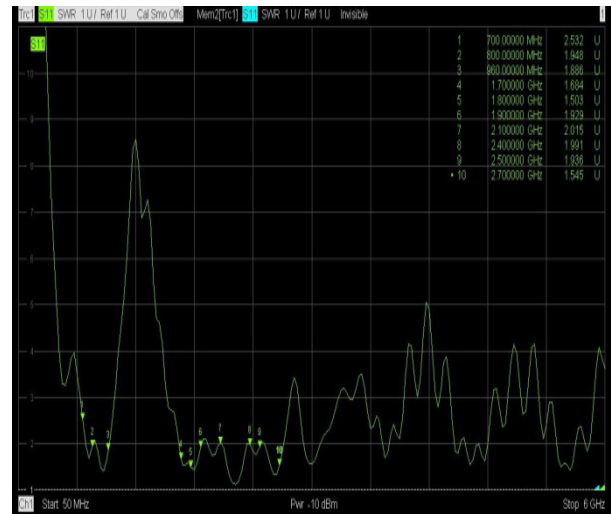

The flat panel design pushes out the signal in one direction enabling a higher directional gain to be achieved.

The Oscar 421 comes with a stainless steel bracket and U bolt clamp for wall or standard mast mounting.

Electrical Specifications

Frequency range:	700-960/1700-2700MHz
Gain:	700-960MHz 5dBi 1700-2700MHz 9dBi
VSWR:	≤ 2.5
Impedance:	50 Ohm
Polarization:	Linear Vertical

Mechanical Specifications

Dimensions:	L223 x W200 x H60mm
Connector:	N Female x2
Cable:	RG58
Material:	ABS Polymer
Mounting Method:	U-bolts

Oscar 421

2G/3G/4G/WiFi MIMO directional Antenna

Antenna 1 Return Loss

VSWR

Antenna 2 Return Loss

VSWR

Oscar 421

2G/3G/4G/WiFi MIMO directional Antenna