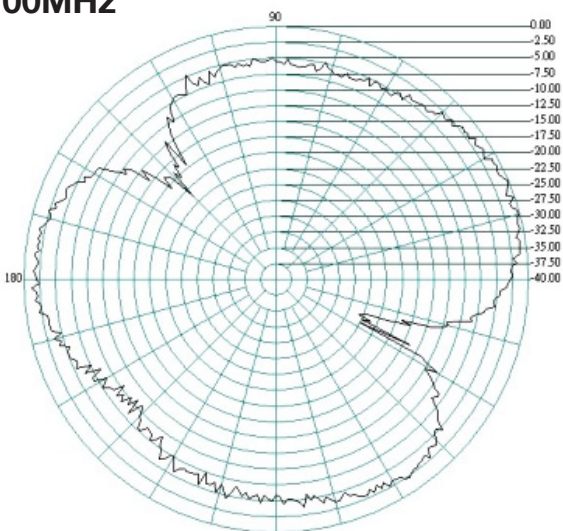

The flat panel design pushes out the signal in one direction enabling a higher directional gain to be achieved.

The Oscar 421 comes with a stainless steel bracket and U bolt clamp for wall or standard mast mounting.

1900MHz

Oscar 421

2G/3G/4G/WiFi MIMO directional Antenna

E-Plane 2100MHz

H-Plane

2200MHz

Oscar 421

2G/3G/4G/WiFi MIMO directional Antenna

E-Plane 2400MHz

H-Plane

2500MHz

Oscar 421

2G/3G/4G/WiFi MIMO directional Antenna

E-Plane 2700MHz

H-Plane

Radiation Patterns Port 2

E-Plane

700MHz

H-Plane

Oscar 421

2G/3G/4G/WiFi MIMO directional Antenna

E-Plane

H-Plane

800MHz