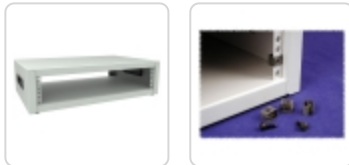

Accessories

- Shelves
- Rack Panels
- Outlet Strips
- 10-32 Mounting Screw and Clip Nut Combo-Pack

Part No. Black	Part No. RAL 7035 Light Gray	Overall Dimensions			Rack Units	Usable Mounting Dimensions		Clip Nut Qty Included
		Height	Width	Depth		Height	Depth	
RCBS1900313BK1	RCBS1900313LG1	5.50	21.00	13.00	2U	3.50	12.38	8
RCBS1900513BK1	RCBS1900513LG1	7.25	21.00	13.00	3U	5.25	12.38	8
RCBS1900713BK1	RCBS1900713LG1	9.00	21.00	13.00	4U	7.00	12.38	8
RCBS1900813BK1	RCBS1900813LG1	10.75	21.00	13.00	5U	8.75	12.38	16
RCBS1901013BK1	RCBS1901013LG1	12.50	21.00	13.00	6U	10.50	12.38	16
RCBS1901213BK1	RCBS1901213LG1	14.25	21.00	13.00	7U	12.25	12.38	16
RCBS1901413BK1	RCBS1901413LG1	16.00	21.00	13.00	8U	14.00	12.38	16
RCBS1900317BK1	RCBS1900317LG1	5.50	21.00	17.50	2U	3.50	16.88	8
RCBS1900517BK1	RCBS1900517LG1	7.25	21.00	17.50	3U	5.25	16.88	8
RCBS1900717BK1	RCBS1900717LG1	9.00	21.00	17.50	4U	7.00	16.88	8
RCBS1900817BK1	RCBS1900817LG1	10.75	21.00	17.50	5U	8.75	16.88	16
RCBS1901017BK1	RCBS1901017LG1	12.50	21.00	17.50	6U	10.50	16.88	16
RCBS1901217BK1	RCBS1901217LG1	14.25	21.00	17.50	7U	12.25	16.88	16
RCBS1901417BK1	RCBS1901417LG1	16.00	21.00	17.50	8U	14.00	16.88	16
RCBS1900324BK1	RCBS1900324LG1	5.50	21.00	24.50	2U	3.50	23.88	8
RCBS1900524BK1	RCBS1900524LG1	7.25	21.00	24.50	3U	5.25	23.88	8
RCBS1900724BK1	RCBS1900724LG1	9.00	21.00	24.50	4U	7.00	23.88	8
RCBS1900824BK1	RCBS1900824LG1	10.75	21.00	24.50	5U	8.75	23.88	16
RCBS1901024BK1	RCBS1901024LG1	12.50	21.00	24.50	6U	10.50	23.88	16
RCBS1901224BK1	RCBS1901224LG1	14.25	21.00	24.50	7U	12.25	23.88	16